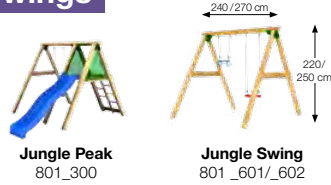

Links

Swings