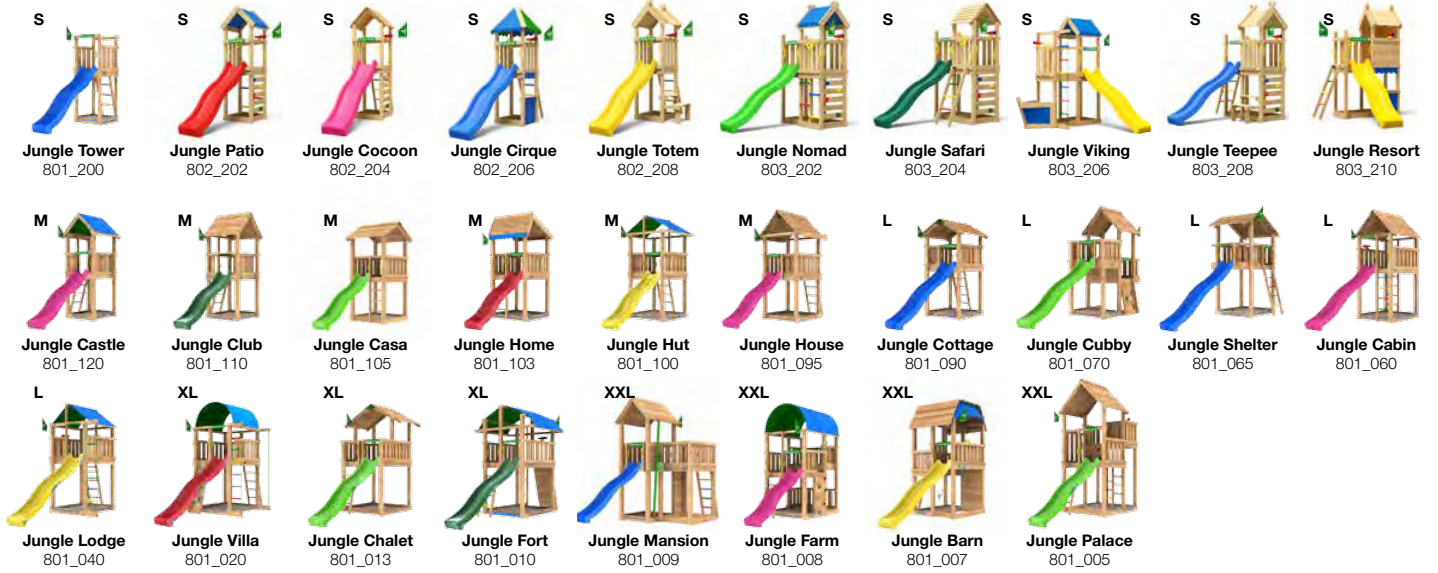

4

5

2x 002_308 

6 Extra

max 5mm

Playtowers

Playhouses

Modules

Links

Swings

Frames

Accessories