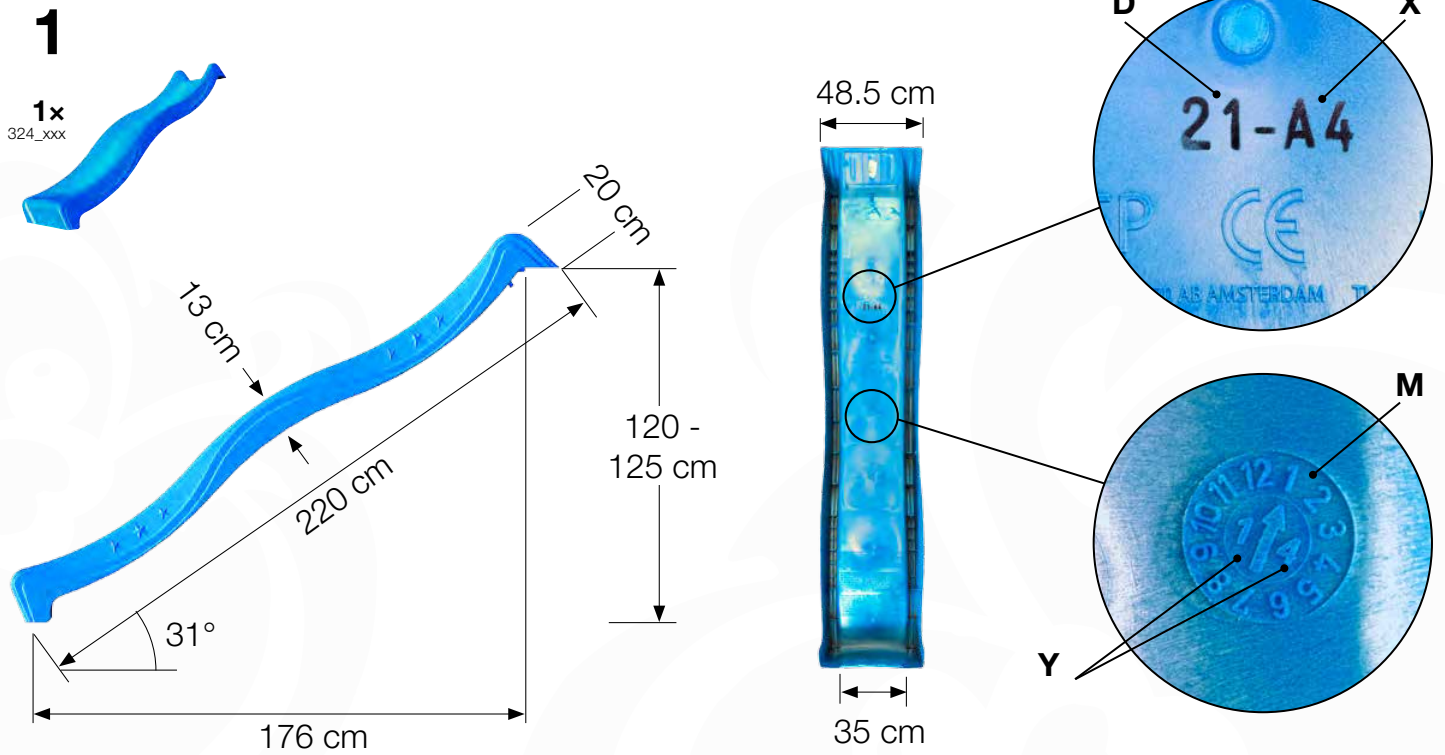

D	M	Y	X
21	1	2014	A4
	.....	20.....	.....

Example
Your Data

2 Safety Check