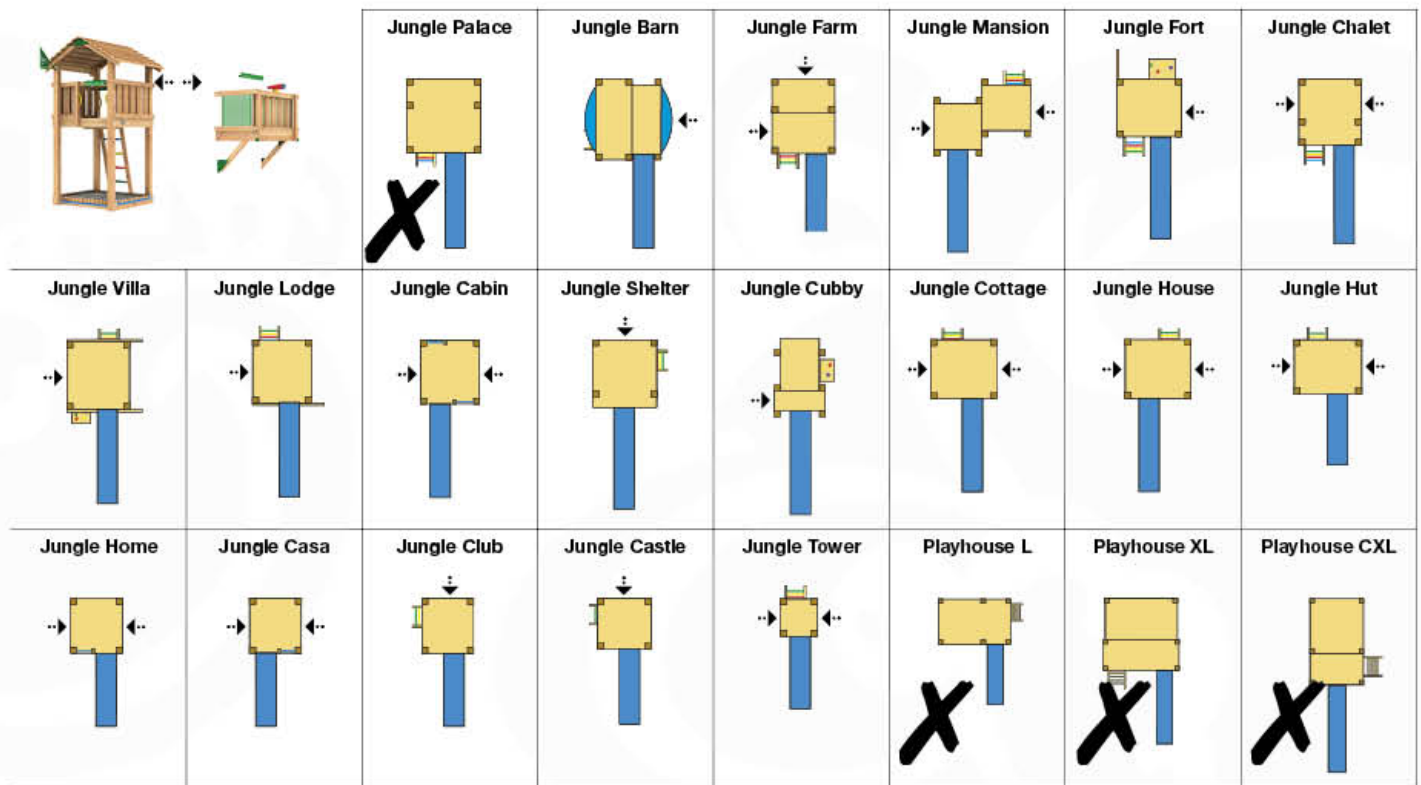

2 Playground Planner Balcony Module