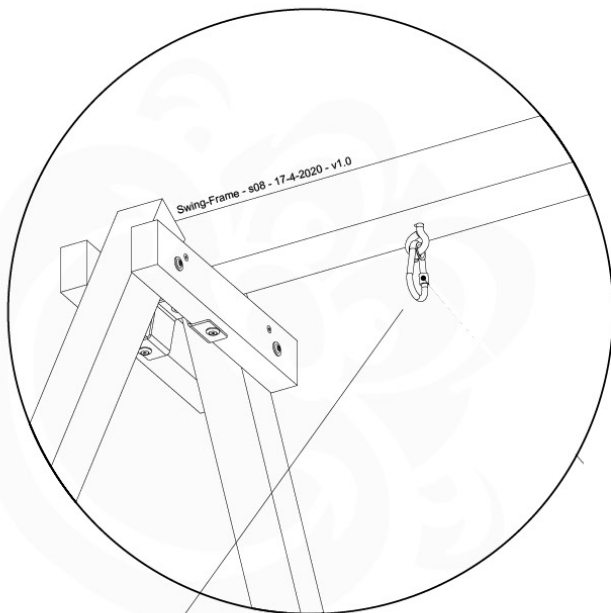

Swing Hooks

2-position

1-position

2x
201_115

D

Accessories

1x
250_013

1x
250_034

min. 35 cm

Anchoring Ground Fixation

Concrete Fixation

Safety issues