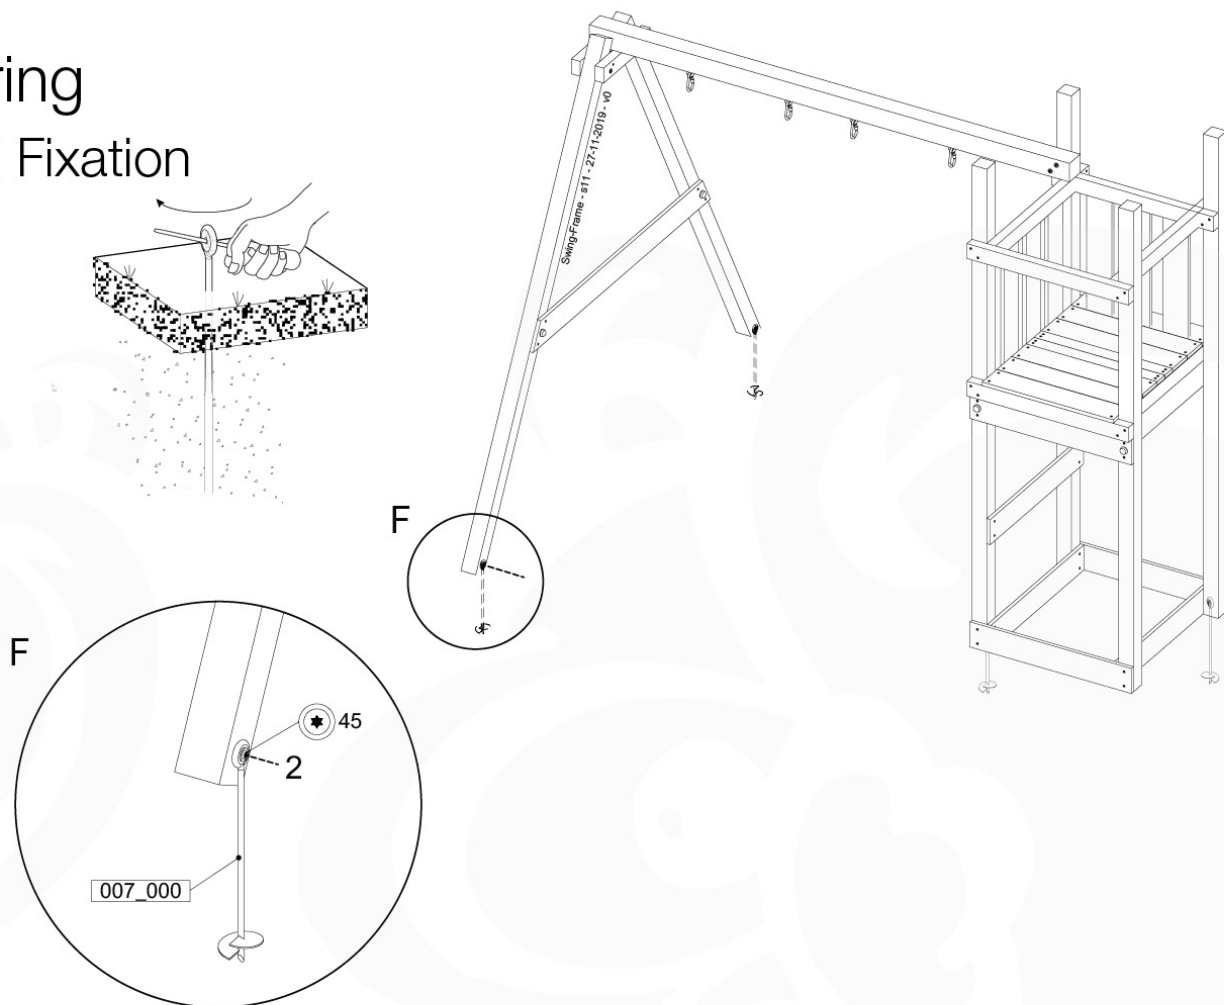

Swing Hooks

2-position

1-position

2x
201_115

D

Accessories

1x
250_013

1x
250_034

min. 35 cm

Anchoring Ground Fixation

Concrete Fixation

Safety issues