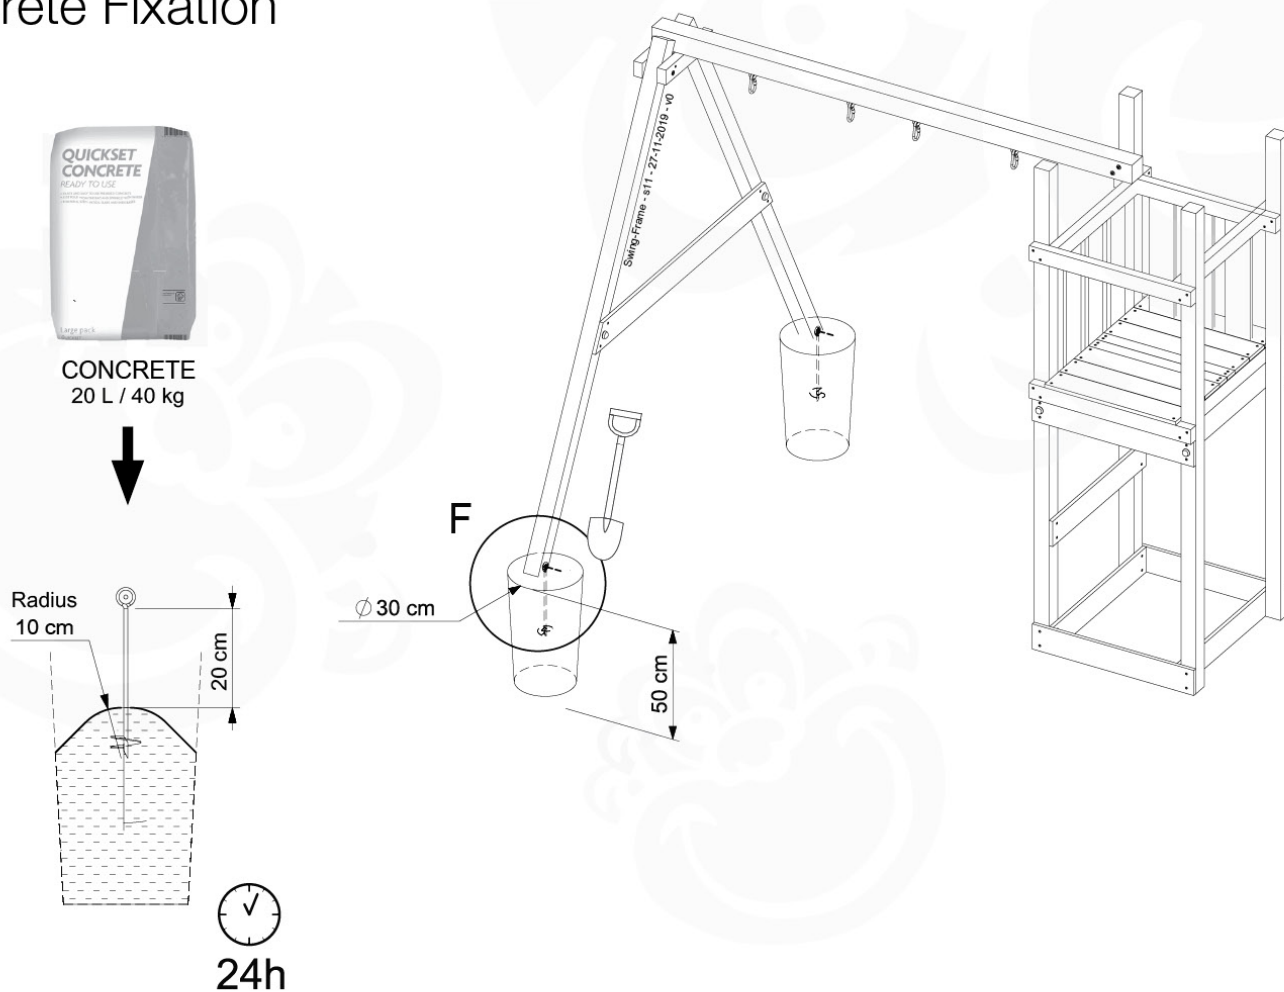

4

Connection

a - Frames

b - Modules

2

3a

3b

b - Modules

Swing Hooks

2-position

1-position

2x
201_115

D

Accessories

1x
250_013

1x
250_034

min. 35 cm

Anchoring Ground Fixation

Concrete Fixation

Safety issues