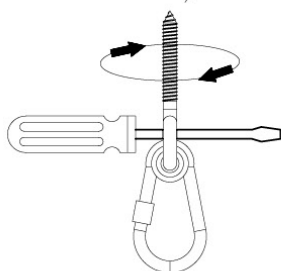

4

Connection

a - Frames

b - Modules

2

3a

3b

b - Modules

Swing Hooks

2-position

1-position

2x
201_115

D

Accessories

1x
250_013

1x
250_034

min. 35 cm

Anchoring Ground Fixation

Concrete Fixation

Safety issues