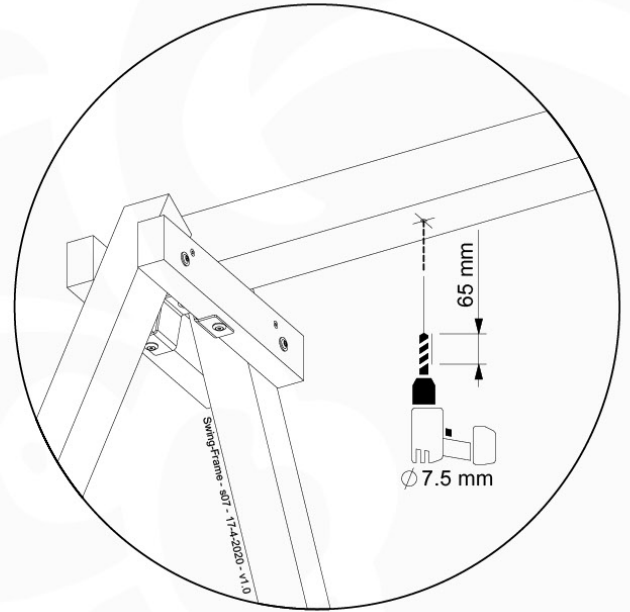

Swing Hooks

2x
201_115

D