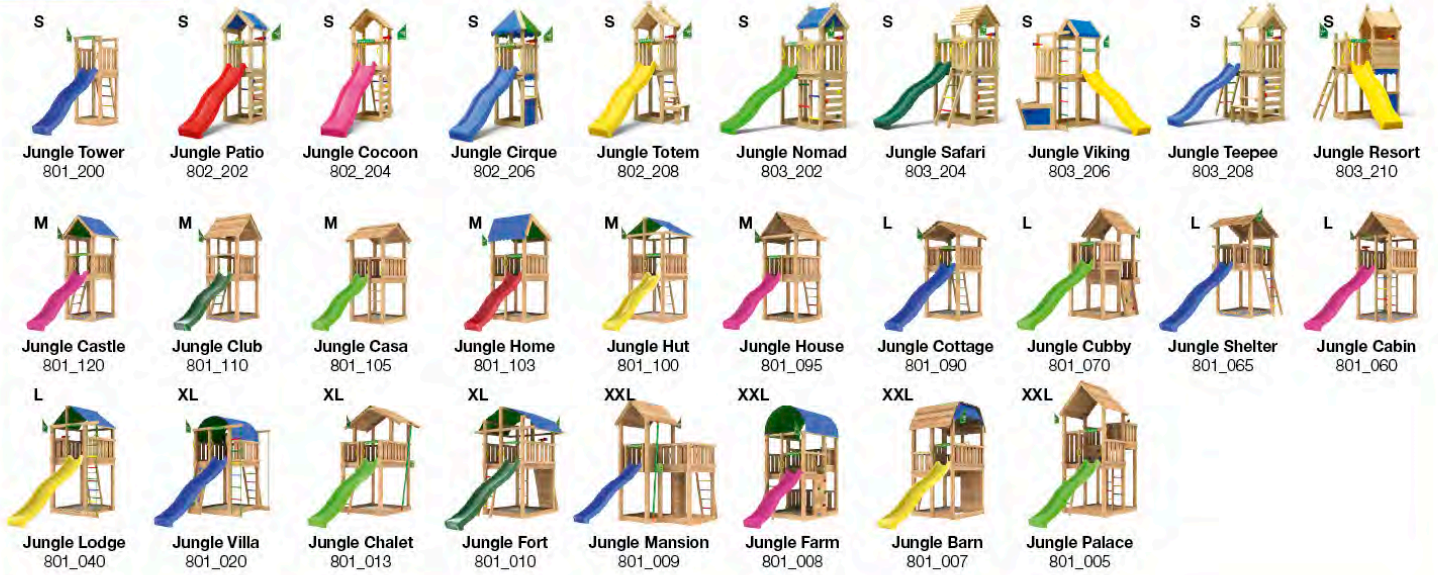

1x
103_901

29

Playtowers

Playhouses

Modules

Links

Swings

Frames