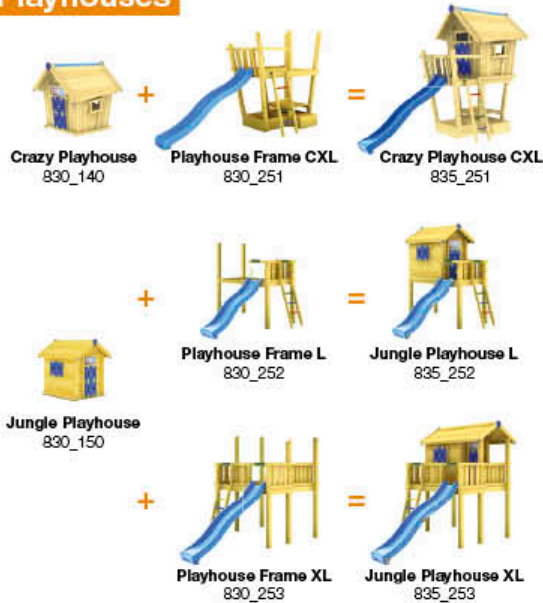

26a

26b

2x
005_050

2x
001_100
004_010

27 Extra

28

1x
022_910

29

Safety Check

1x
021_107

min. 23 cm

30 Product Identification

6x
002_041

1x

31

Playtowers

Playhouses

Modules

Swings

Links

Accessories