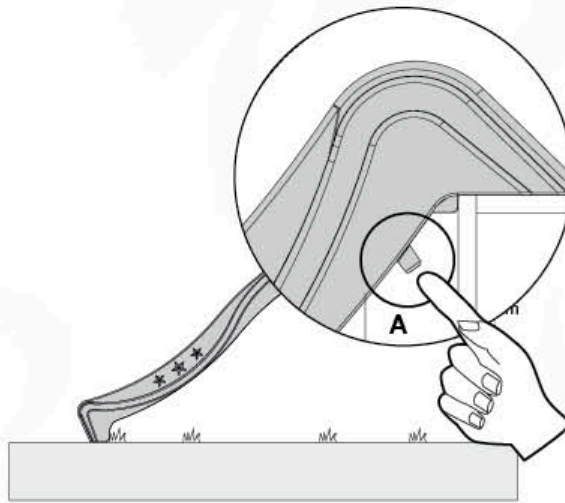

26b

2x
005_050

2x
001_100
004_010

27 Extra