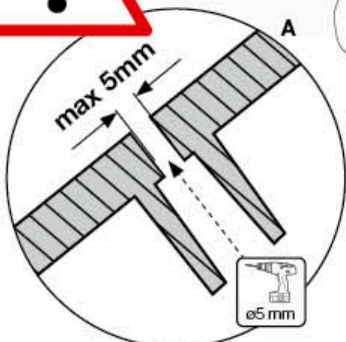

26b

2x
005_050

2x
001_100
004_010

27 Extra