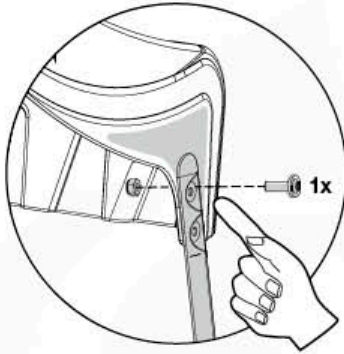

26b

2x
005_050

2x
001_100
004_010