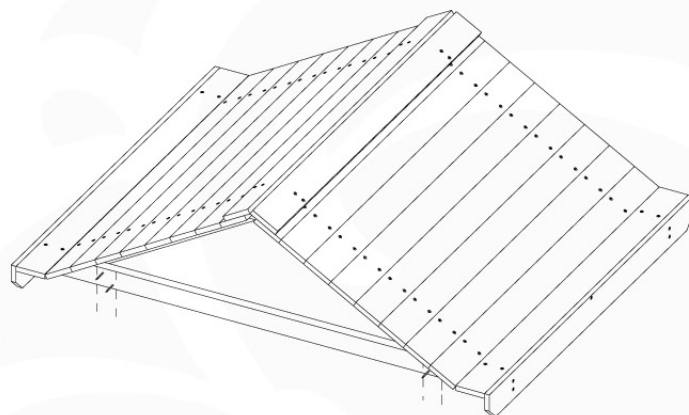

09 Roof House

RF11