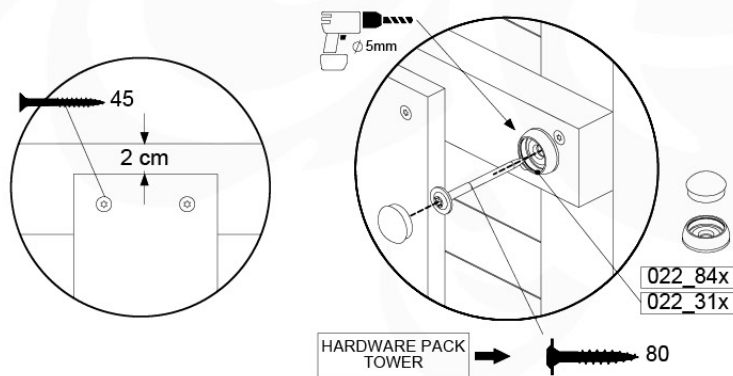

08 Balustrade (2x)

BL04

	PartNo	PartName	QTY.
Hardware Pack	002_220	Gap Point Screw T25 - 5x45	24
	002_223	Gap Point Screw T25 - 5x80	4
Timber	C114	Beam 1140 mm	1
	D65	Board 650 mm	6

Balustrade 120 - P03 T - 8-10-2021 - v1.1

08-1