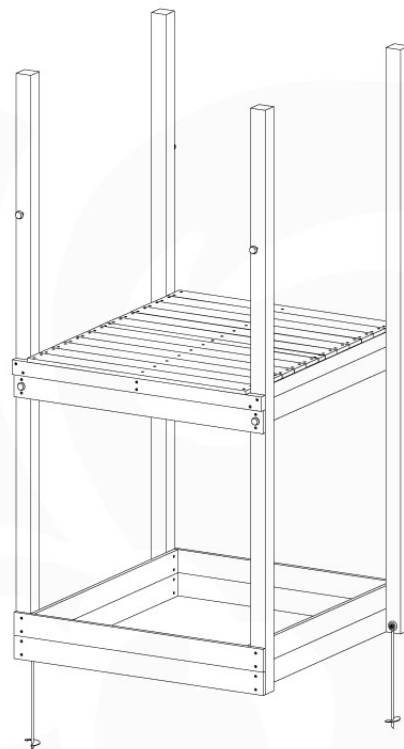

06 Playground Foundation

FD05

06-1

Foundation Plan - P07 - 2/21-1-2020 - v8

for Foundation Plan 05

07 Base Tower

BT11

	PartNo	PartName	QTY.
Hardware pack	001_406	Stealth Screw 8x45	6
	001_417	Stealth Screw 8x80	4
	002_220	Gap Point Screw T25 - 5x45	118
	002_223	Gap Point Screw T25 - 5x80	20
	022_31x	bpc-base version 3	8
	022_84x	bpc cover	8
Other	007_001	Ground-anchor	2
Timber	A240	Post 70x70 L2400	4
	C114	Beam 1140 mm	5
	D100	Board 1000 mm	14
	D114	Board 1140 mm	12

Base Tower NL - P06 - BT11 - 8-10-2021 - v2.0

07-1

Base Tower NL - P14 - BT11 - 8-10-2021 - v2.0

07-2

07-3

07-4

08 Balustrade (2x)

BL04