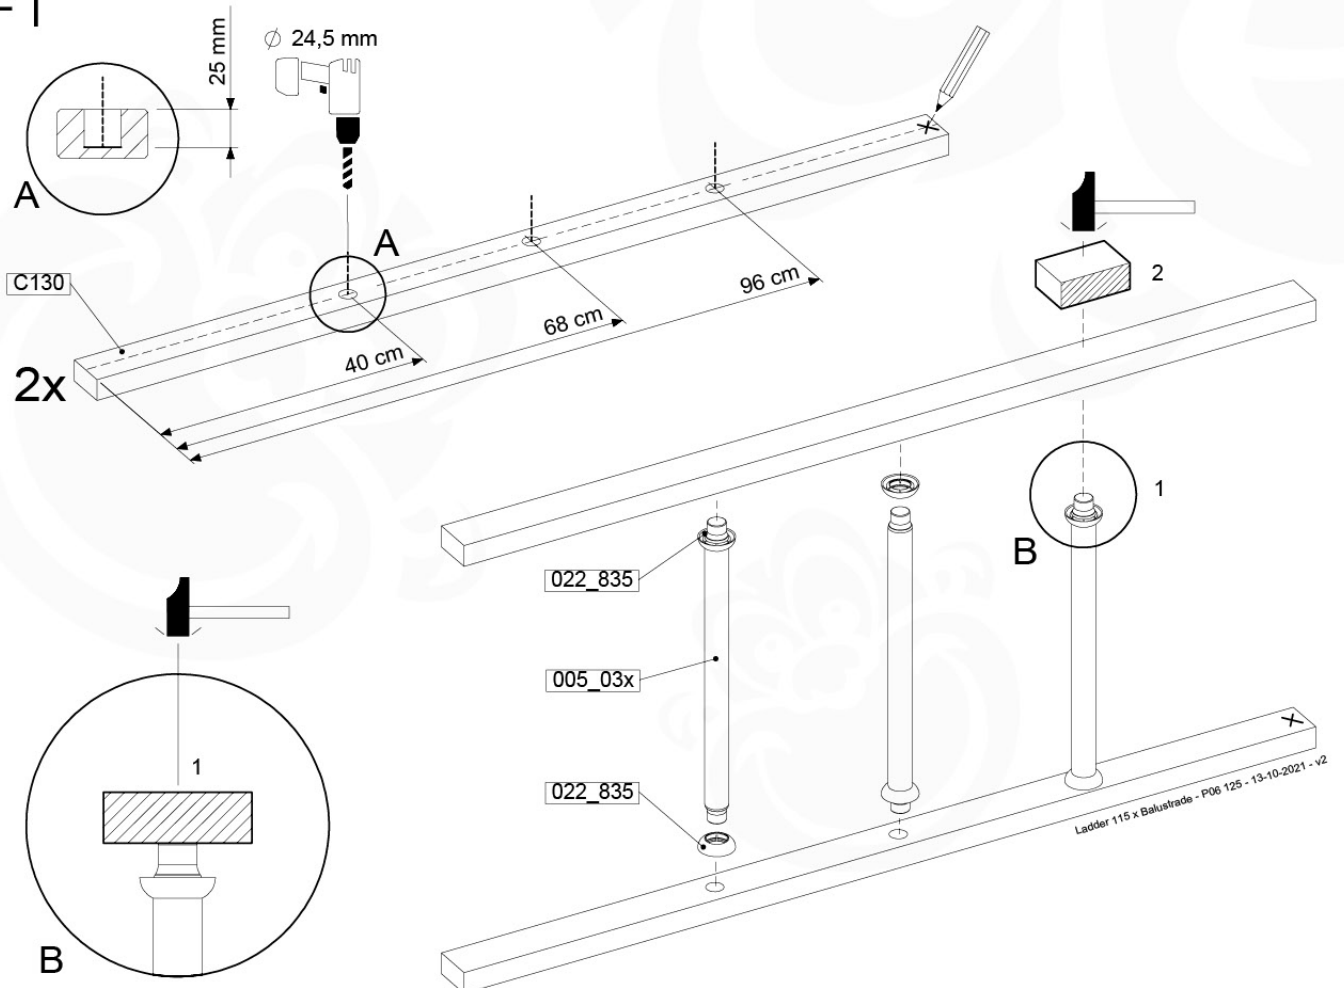

10-1

Ladder 115 x Balustrade - P06 125 - 13-10-2021 - v2