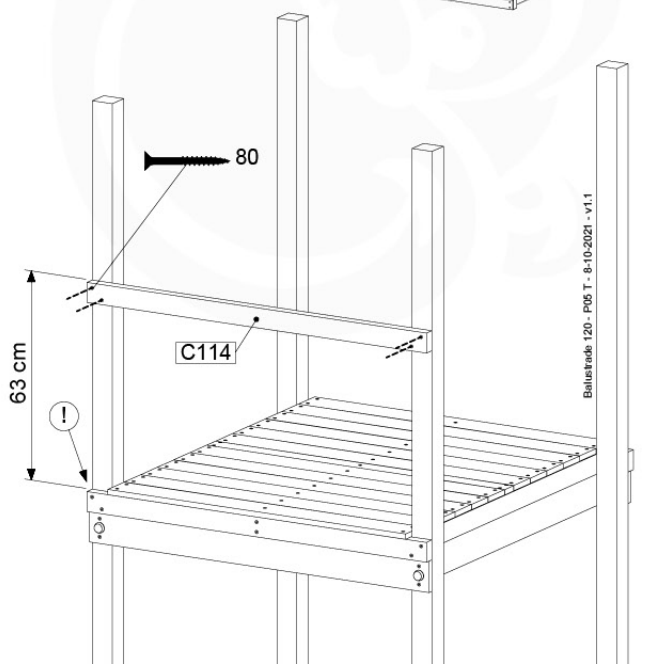

06 Playground Foundation

FD05

06-1

Foundation Plan - P07 - 2/21-1-2020 - v8

for Foundation Plan 05

07 Base Tower

BT11

	PartNo	PartName	QTY.
Hardware pack	001_406	Stealth Screw 8x45	6
	001_417	Stealth Screw 8x80	4
	002_220	Gap Point Screw T25 - 5x45	118
	002_223	Gap Point Screw T25 - 5x80	20
	022_31x	bpc-base version 3	8
	022_84x	bpc cover	8
Other	007_001	Ground-anchor	2
Timber	A240	Post 70x70 L2400	4
	C114	Beam 1140 mm	5
	D100	Board 1000 mm	14
	D114	Board 1140 mm	12

Base Tower NL - P06 - BT11 - 8-10-2021 - v2.0

07-1

Base Tower NL - P14 - BT11 - 8-10-2021 - v2.0

07-2

07-3

07-4

08 Balustrade (2x)

BL04

	PartNo	PartName	QTY.
Hardware Pack	002_220	Gap Point Screw T25 - 5x45	24
	002_223	Gap Point Screw T25 - 5x80	4
Timber	C114	Beam 1140 mm	1
	D65	Board 650 mm	6

Balustrade 120 - P03 T - 8-10-2021 - v1.1

08-1