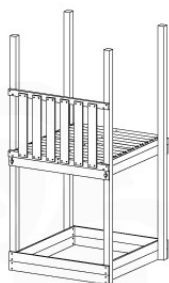

06 Playground Foundation

FD05

06-1

Foundation Plan - P07 - 2/21-1-2020 - v8

for Foundation Plan 05

07 Base Tower

BT11

	PartNo	PartName	QTY.
Hardware pack	001_406	Stealth Screw 8x45	6
	001_417	Stealth Screw 8x80	4
	002_220	Gap Point Screw T25 - 5x45	118
	002_223	Gap Point Screw T25 - 5x80	20
	022_31x	bpc-base version 3	8
	022_84x	bpc cover	8
Other	007_001	Ground-anchor	2
Timber	A240	Post 70x70 L2400	4
	C114	Beam 1140 mm	5
	D100	Board 1000 mm	14
	D114	Board 1140 mm	12

Base Tower NL - P06 - BT11 - 8-10-2021 - v2.0

07-1

Base Tower NL - P14 - BT11 - 8-10-2021 - v2.0

07-2

07-3

07-4

08 Balustrade (2x)

BL04

	PartNo	PartName	QTY.
Hardware Pack	002_220	Gap Point Screw T25 - 5x45	24
	002_223	Gap Point Screw T25 - 5x80	4
Timber	C114	Beam 1140 mm	1
	D65	Board 650 mm	6

Balustrade 120 - P03 T - 8-10-2021 - v1.1

08-1