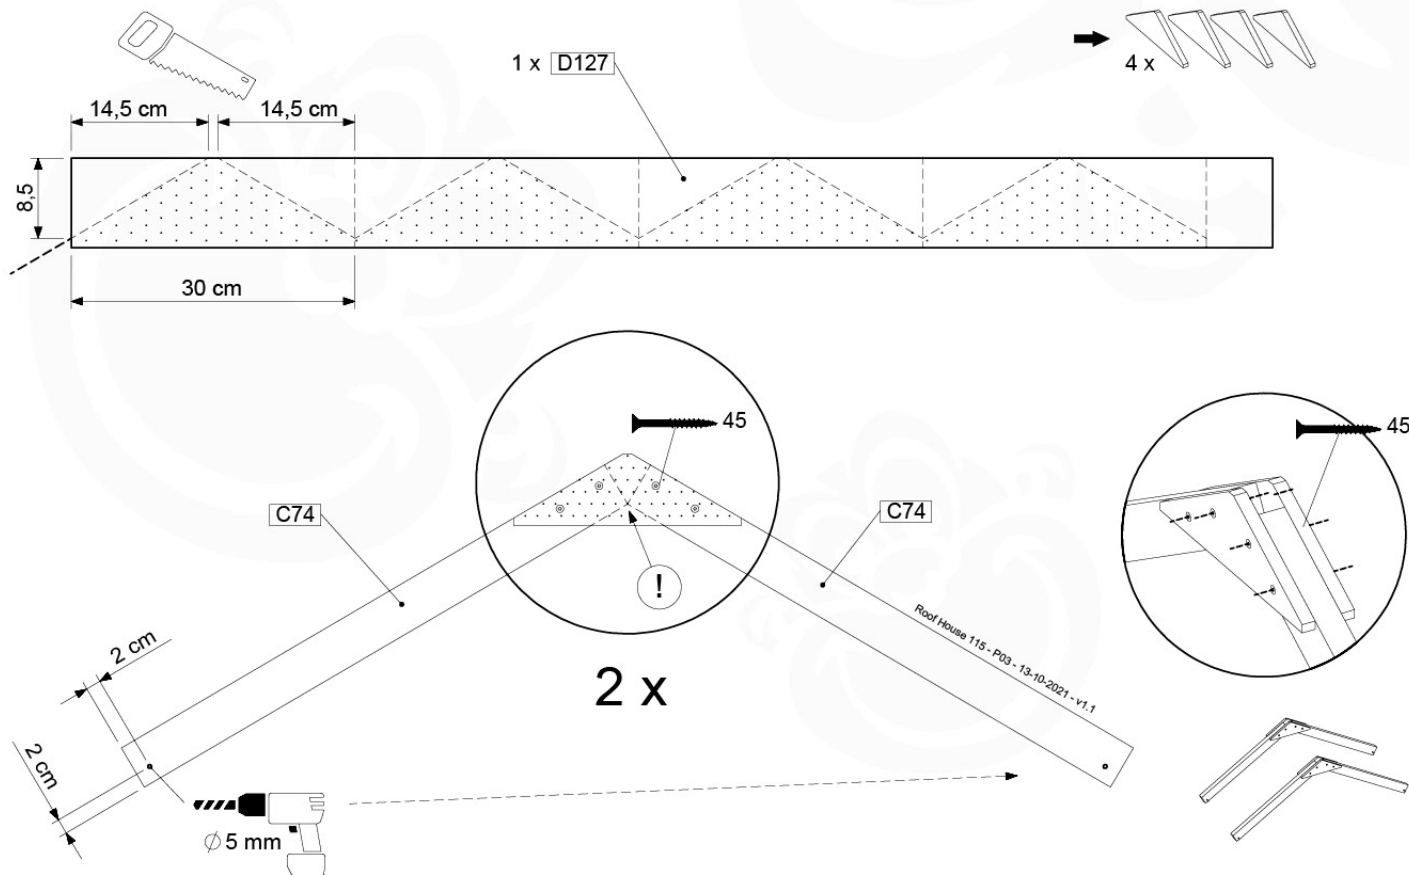

09 Roof House

RF11

	PartNo	PartName	QTY.
Hardware Pack	001_411	Stealth Screw 8x60	4
	001_417	Stealth Screw 8x80	4
	002_220	Gap Point Screw T25 - 5x45	106
	002_223	Gap Point Screw T25 - 5x80	16
Timber	C74	Beam 740 mm	4
	C154	Beam 1540 mm	2
	D127	Board 1270 mm	21-25

Roof House 115 - P02 - 13-10-2021 - v1.1

www.jungle gym.com

09-1