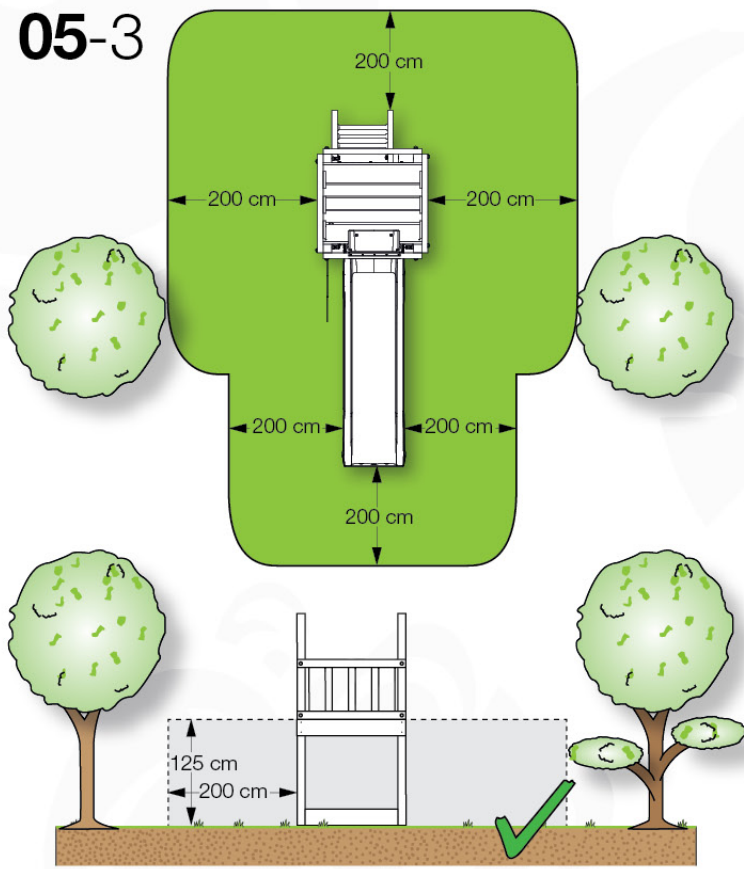

05 Safe Playground

05-1

05-2

05-3

05-4

05-5