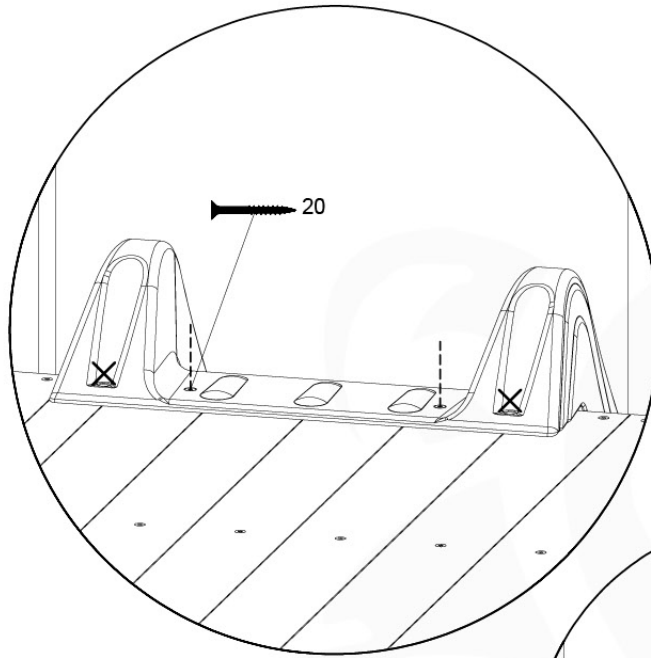

14-5

SlideFP 115 x Bahnmale - PZ2 UL - 13-10-2021 - v2