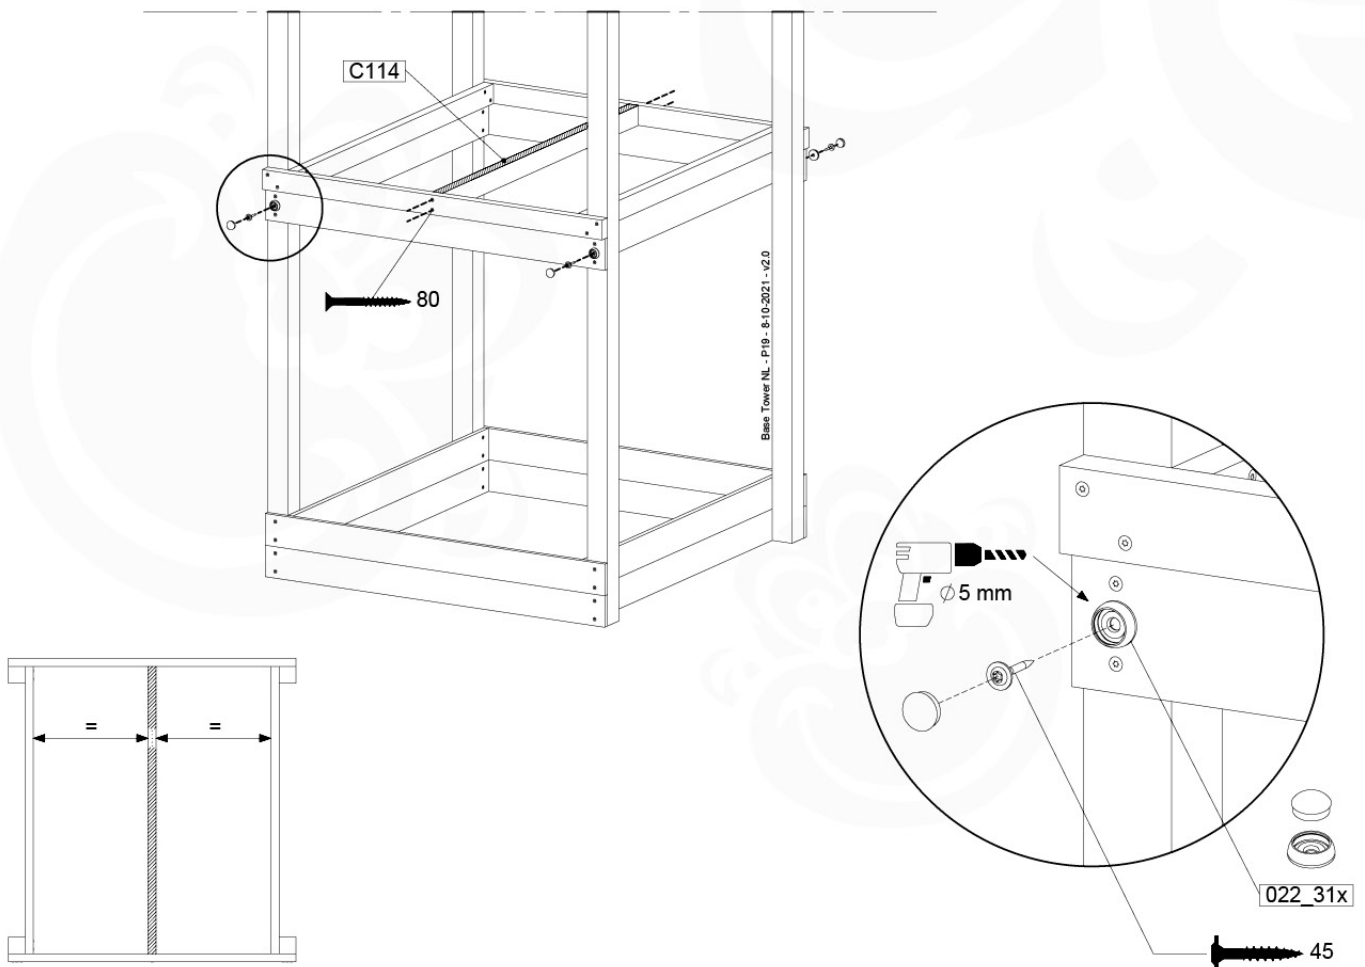

Base Tower NL - P06 - BT11 - 8-10-2021 - v2.0

07-1

Base Tower NL - P14 - BT11 - 8-10-2021 - v2.0

07-2

07-3

07-4

08 Balustrade (2x)

BL04

	PartNo	PartName	QTY.
Hardware Pack	002_220	Gap Point Screw T25 - 5x45	24
	002_223	Gap Point Screw T25 - 5x80	4
Timber	C114	Beam 1140 mm	1
	D65	Board 650 mm	6

Balustrade 120 - P03 T - 8-10-2021 - v1.1

08-1