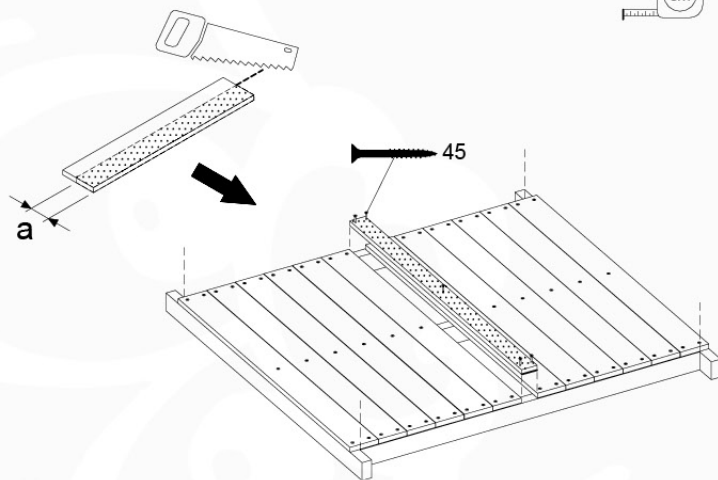

Base Tower NL - P06 - BT11 - 8-10-2021 - v2.0

07-1

Base Tower NL - P14 - BT11 - 8-10-2021 - v2.0

07-2

07-3

07-4

08 Balustrade (2x)

BL04

	PartNo	PartName	QTY.
Hardware Pack	002_220	Gap Point Screw T25 - 5x45	24
	002_223	Gap Point Screw T25 - 5x80	4
Timber	C114	Beam 1140 mm	1
	D65	Board 650 mm	6

Balustrade 120 - P03 T - 8-10-2021 - v1.1

08-1