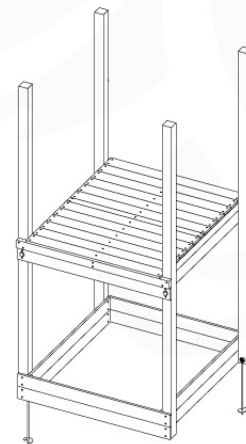

11 Swing Frame / Climb Frame

12

+

12

1-Swing frame / 2-Swing frame
457_101
457_102

+

12

1-Climb frame / 2-Climb frame
457_105
457_106

12 Ground Anchors

GA05

Parts:
Hardware Package Tower

007_001

Ground Anchors 120 - P102 - 27-11-2020 - v1

12-1

12-2

13 Add-on