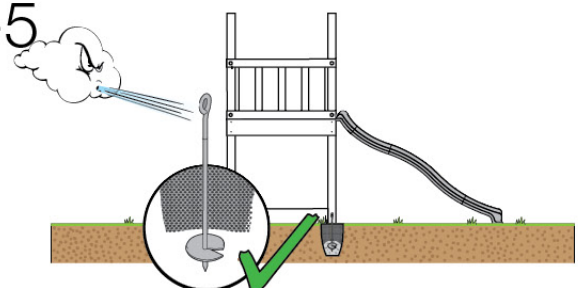

06 Playground Foundation

FD05

06-1

Foundation Plan - P07 - 2/21-1-2020 - v8

for Foundation Plan 05

07 Base Tower

BT11

	PartNo	PartName	QTY.
Hardware pack	001_406	Stealth Screw 8x45	6
	001_417	Stealth Screw 8x80	4
	002_220	Gap Point Screw T25 - 5x45	118
	002_223	Gap Point Screw T25 - 5x80	20
	022_31x	bpc-base version 3	8
	022_84x	bpc cover	8
Other	007_001	Ground-anchor	2
Timber	A240	Post 70x70 L2400	4
	C114	Beam 1140 mm	5
	D100	Board 1000 mm	14
	D114	Board 1140 mm	12