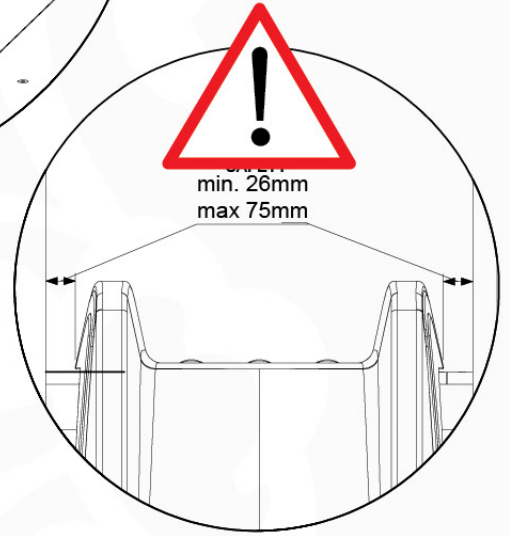

14-5

SlideFP 115 x Bahnmale - PZ2 UL - 13-10-2021 - v2