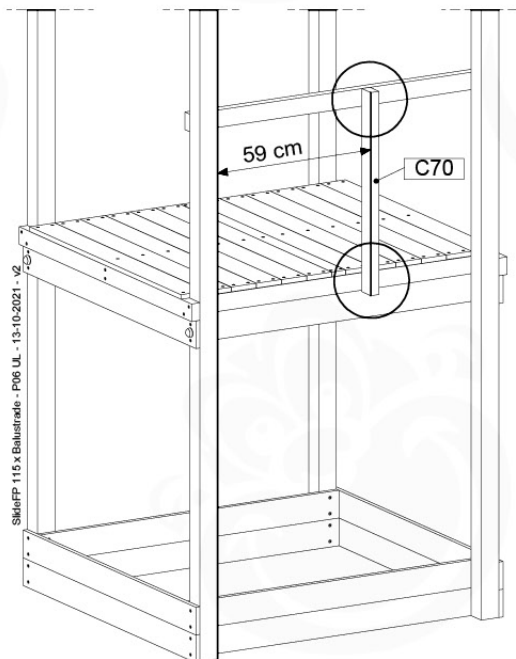

15 Firemans Pole

FP04

	PartNo	PartName	QTY.
Hardware Pack(s)	001_103	M8 Washer Head Screw 40mm	2
	002_220	Gap Point Screw T25 - 5x45	8
	002_223	Gap Point Screw T25 - 5x80	8
	003_010	M8 spring lock washer	2
	003_040	M8 Washer	2
	004_052	M8 Drive-in Nut 30mm	2
	004_054	M8 Drive-in Nut 45mm	2
	022_31x	bpc-base version 3	2
	022_84x	bpc cover	2
Other	102_915	Fireman's Pole	1
Timber	C70	Beam 700 mm	1
	C114	Beam 1140 mm	1
	D65	Board 650 mm	2

15-1