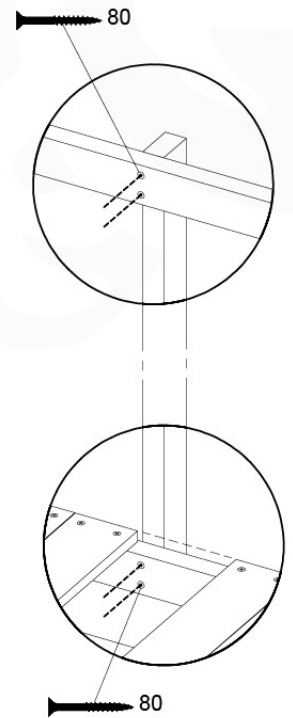

15 Firemans Pole

FP04

	PartNo	PartName	QTY.
Hardware Pack(s)	001_103	M8 Washer Head Screw 40mm	2
	002_220	Gap Point Screw T25 - 5x45	8
	002_223	Gap Point Screw T25 - 5x80	8
	003_010	M8 spring lock washer	2
	003_040	M8 Washer	2
	004_052	M8 Drive-in Nut 30mm	2
	004_054	M8 Drive-in Nut 45mm	2
	022_31x	bpc-base version 3	2
	022_84x	bpc cover	2
Other	102_915	Fireman's Pole	1
Timber	C70	Beam 700 mm	1
	C114	Beam 1140 mm	1
	D65	Board 650 mm	2

15-1