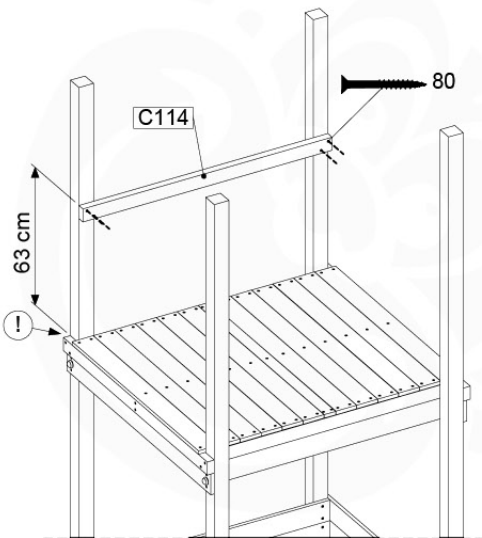

10 Ladder

LA11

	PartNo	PartName	QTY.
Hardware Pack	001_404	Stealth Screw 8x30	4
	002_219	Gap Point Screw T25 - 5x30	4
	002_220	Gap Point Screw T25 - 5x45	14
	002_223	Gap Point Screw T25 - 5x80	8
Other	005_03x	Ladder Rung Y/B/G/R	3
	005_522	Connection Bracket Mini Market	2
	022_835	Rung Cap	6
	120_102	Handgrip set (complete 2x)	1
Timber	C70	Beam 700 mm	1
	C114	Beam 1140 mm	1
	C130	Beam 1300 mm	2
	D65	Board 650 mm	2

Ladder 115 x Balustrade - P02 UL125 - 13-10-2021 - v2

Material List Page 2

10-1

Ladder 115 x Balustrade - P06 125 - 13-10-2021 - v2

10-2

10-3

10-4

10-5

11 Swing Frame / Climb Frame

12

+

12

1-Swing frame / 2-Swing frame
457_101
457_102

+

12

1-Climb frame / 2-Climb frame
457_105
457_106