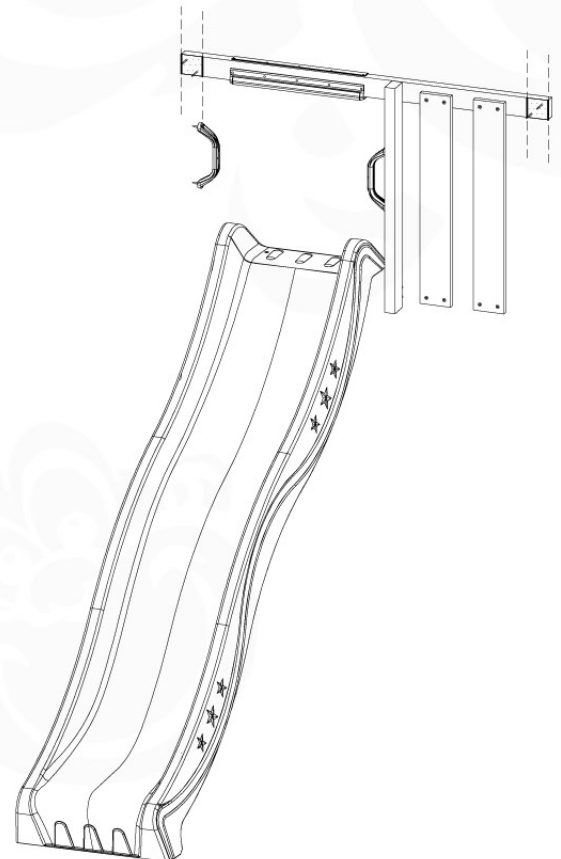

14 Slide Set

SL06

	PartNo	PartName	QTY.
Hardware Pack	000_101	Nail Pan Head	10
	002_220	Gap Point Screw T25 - 5x45	8
	002_223	Gap Point Screw T25 - 5x80	8
	002_308	Gap Point Screw T25 - 5x20	2
Other	120_102	Handgrip set (complete 2x)	1
	123_200	Bumperpad	1
	324_xxx 334_xxx	Wavy Star Slide XL 2200 mm / Wavy Star Slide XXL 2650 mm	1
Timber	C114	Beam 1140 mm	1
	C70	Beam 700 mm	1
	D65	Board 650 mm	2

SHUF-P 115 x Bahnhunde - P02 UL - 13-10-2021 - v2