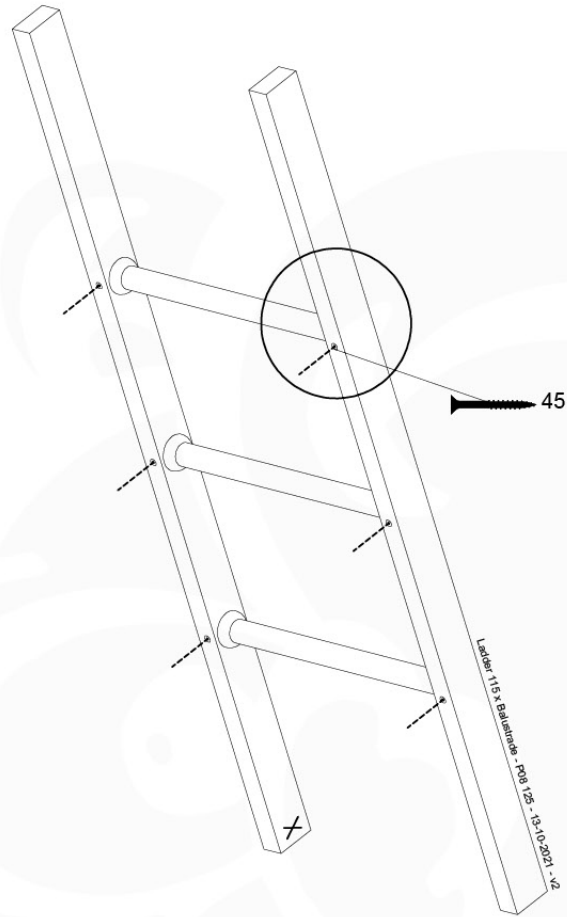

10 Ladder

LA11

	PartNo	PartName	QTY.
Hardware Pack	001_404	Stealth Screw 8x30	4
	002_219	Gap Point Screw T25 - 5x30	4
	002_220	Gap Point Screw T25 - 5x45	14
	002_223	Gap Point Screw T25 - 5x80	8
Other	005_03x	Ladder Rung Y/B/G/R	3
	005_522	Connection Bracket Mini Market	2
	022_835	Rung Cap	6
	120_102	Handgrip set (complete 2x)	1
Timber	C70	Beam 700 mm	1
	C114	Beam 1140 mm	1
	C130	Beam 1300 mm	2
	D65	Board 650 mm	2

Ladder 115 x Balustrade - P02 UL125 - 13-10-2021 - v2

Material List Page 2

10-1

Ladder 115 x Balustrade - P06 125 - 13-10-2021 - v2

10-2

10-3

10-4

10-5