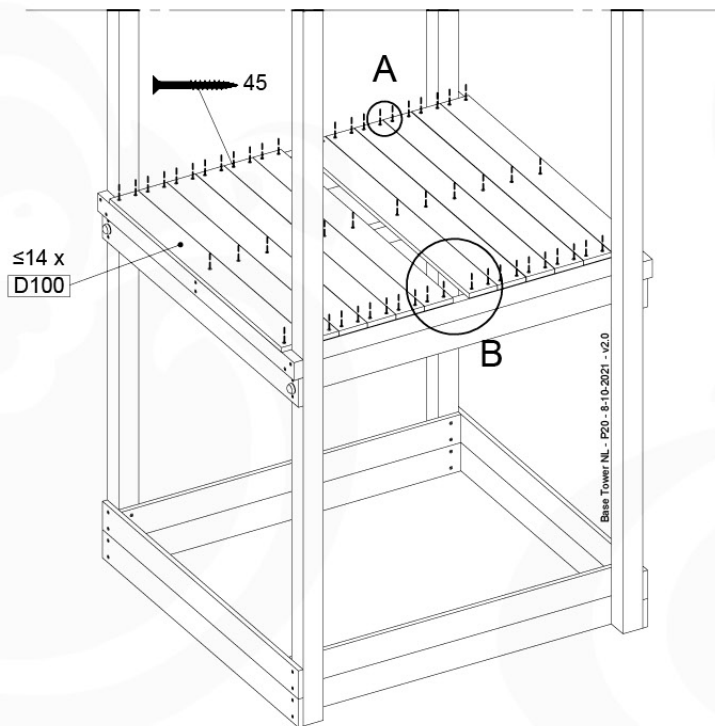

06 Playground Foundation

FD05

06-1

Foundation Plan - P07 - 2/21-1-2020 - v8

for Foundation Plan 05

07 Base Tower

BT11

	PartNo	PartName	QTY.
Hardware pack	001_406	Stealth Screw 8x45	6
	001_417	Stealth Screw 8x80	4
	002_220	Gap Point Screw T25 - 5x45	118
	002_223	Gap Point Screw T25 - 5x80	20
	022_31x	bpc-base version 3	8
	022_84x	bpc cover	8
Other	007_001	Ground-anchor	2
Timber	A240	Post 70x70 L2400	4
	C114	Beam 1140 mm	5
	D100	Board 1000 mm	14
	D114	Board 1140 mm	12

Base Tower NL - P06 - BT11 - 8-10-2021 - v2.0

07-1

Base Tower NL - P14 - BT11 - 8-10-2021 - v2.0

07-2

07-3

07-4

08 Balustrade (2x)

BL04

	PartNo	PartName	QTY.
Hardware Pack	002_220	Gap Point Screw T25 - 5x45	24
	002_223	Gap Point Screw T25 - 5x80	4
Timber	C114	Beam 1140 mm	1
	D65	Board 650 mm	6

Balustrade 120 - P03 T - 8-10-2021 - v1.1

08-1