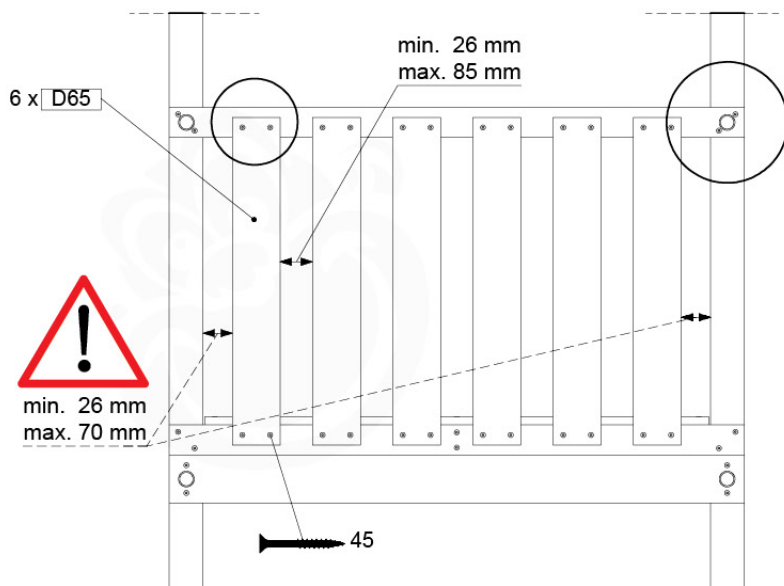

Base Tower NL - P06 - BT11 - 8-10-2021 - v2.0

07-1

Base Tower NL - P14 - BT11 - 8-10-2021 - v2.0

07-2

07-3

07-4

08 Balustrade (2x)

BL04

	PartNo	PartName	QTY.
Hardware Pack	002_220	Gap Point Screw T25 - 5x45	24
	002_223	Gap Point Screw T25 - 5x80	4
Timber	C114	Beam 1140 mm	1
	D65	Board 650 mm	6

Balustrade 120 - P03 T - 8-10-2021 - v1.1

08-1