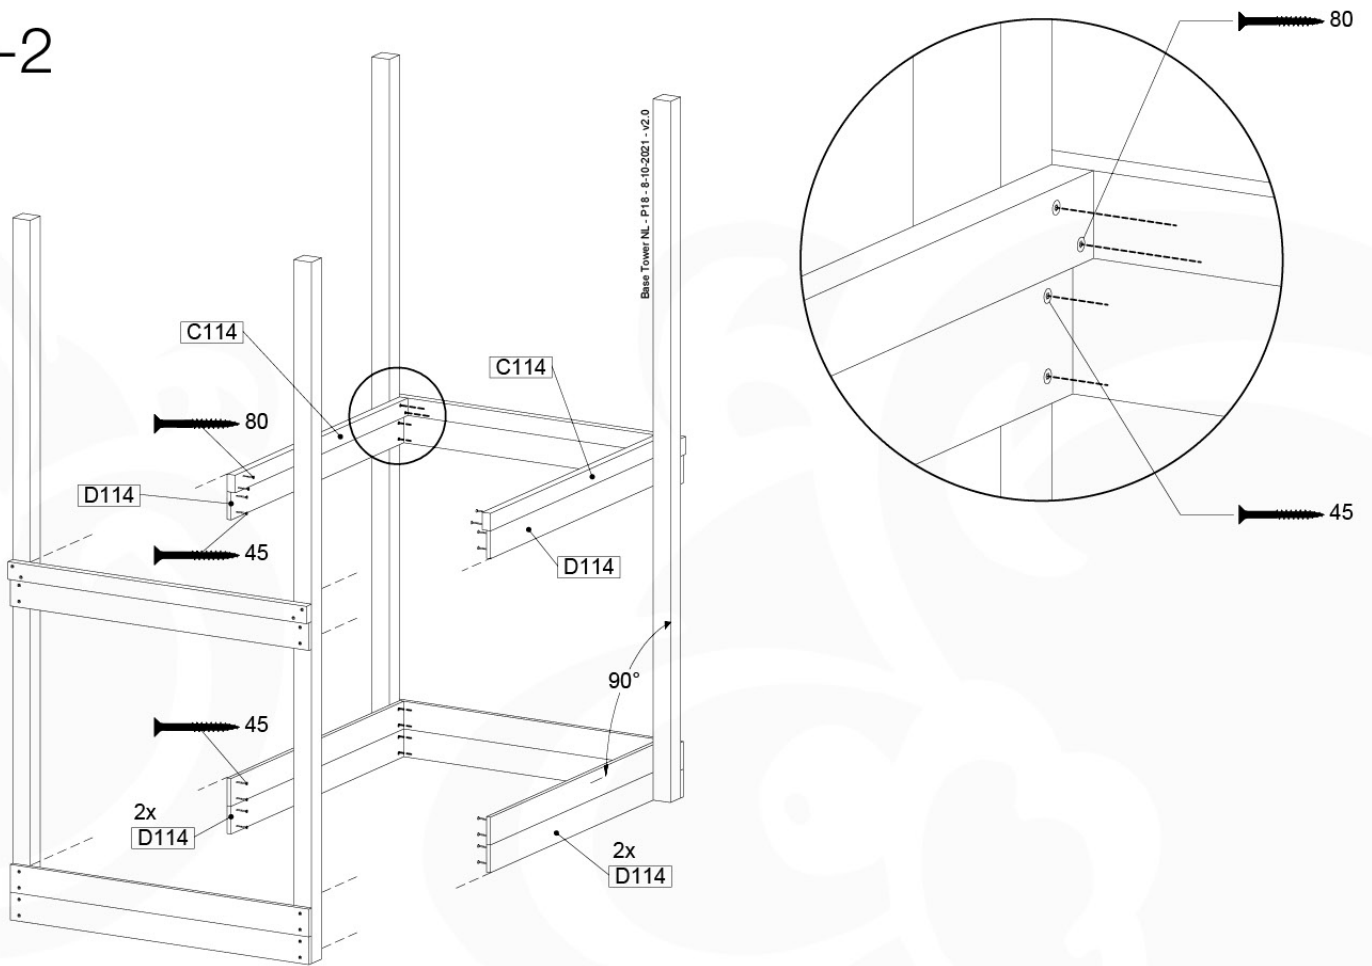

06 Playground Foundation

FD05

06-1

Foundation Plan - P07 - 2/21-1-2020 - v8

for Foundation Plan 05

07 Base Tower

BT11

	PartNo	PartName	QTY.
Hardware pack	001_406	Stealth Screw 8x45	6
	001_417	Stealth Screw 8x80	4
	002_220	Gap Point Screw T25 - 5x45	118
	002_223	Gap Point Screw T25 - 5x80	20
	022_31x	bpc-base version 3	8
	022_84x	bpc cover	8
Other	007_001	Ground-anchor	2
Timber	A240	Post 70x70 L2400	4
	C114	Beam 1140 mm	5
	D100	Board 1000 mm	14
	D114	Board 1140 mm	12

Base Tower NL - P06 - BT11 - 8-10-2021 - v2.0

07-1

Base Tower NL - P14 - BT11 - 8-10-2021 - v2.0

07-2

07-3

07-4

08 Balustrade (2x)

BL04

	PartNo	PartName	QTY.
Hardware Pack	002_220	Gap Point Screw T25 - 5x45	24
	002_223	Gap Point Screw T25 - 5x80	4
Timber	C114	Beam 1140 mm	1
	D65	Board 650 mm	6

Balustrade 120 - P03 T - 8-10-2021 - v1.1

08-1