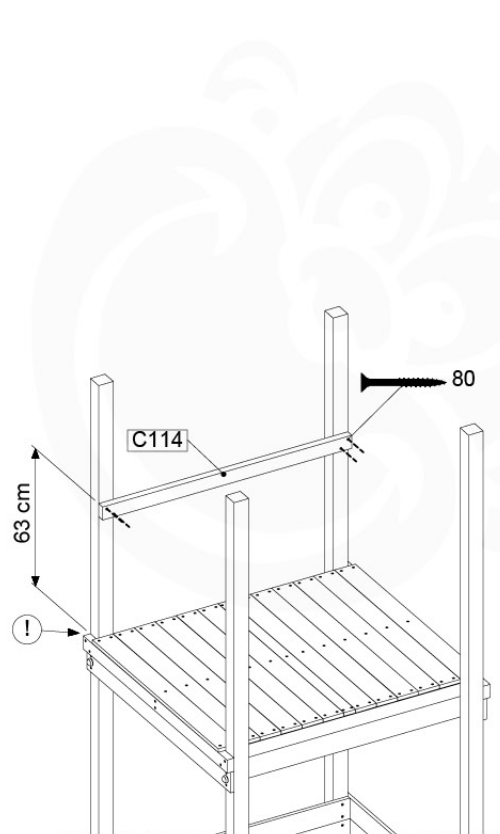

15 Firemans Pole

FP04

	PartNo	PartName	QTY.
Hardware Pack(s)	001_103	M8 Washer Head Screw 40mm	2
	002_220	Gap Point Screw T25 - 5x45	8
	002_223	Gap Point Screw T25 - 5x80	8
	003_010	M8 spring lock washer	2
	003_040	M8 Washer	2
	004_052	M8 Drive-in Nut 30mm	2
	004_054	M8 Drive-in Nut 45mm	2
	022_31x	bpc-base version 3	2
	022_84x	bpc cover	2
Other	102_915	Fireman's Pole	1
Timber	C70	Beam 700 mm	1
	C114	Beam 1140 mm	1
	D65	Board 650 mm	2

15-1