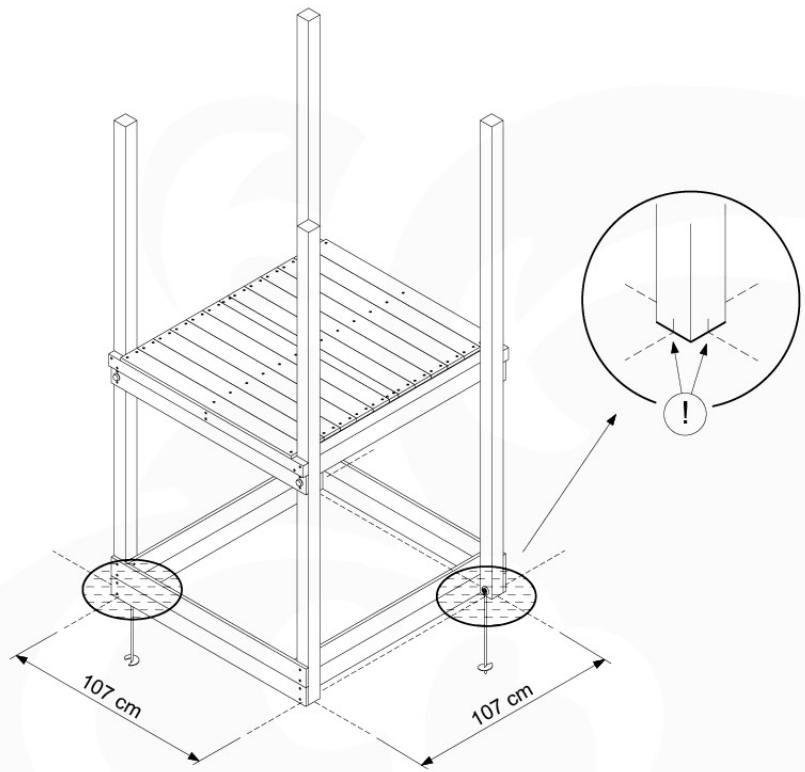

03 Timber

601_126 Jungle House 2.1

	L	
A240	239cm - 240cm	4 x
-	-	-
C154 C130 C114 C74 C70	153cm - 154cm 129cm - 130cm 113cm - 114cm 73cm - 74cm 69cm - 70cm	2 x 2 x 9 x 4 x 2 x
D127 D114 D100 D65	126cm - 127cm 113cm - 114cm 99cm - 100cm 64cm - 65cm	21 - 25 x 12 x 11 - 14 x 18 x

06 Playground Foundation

FD05

06-1

Foundation Plan - P07 - 2/21-1-2020 - v8

for Foundation Plan 05

07 Base Tower

BT11

	PartNo	PartName	QTY.
Hardware pack	001_406	Stealth Screw 8x45	6
	001_417	Stealth Screw 8x80	4
	002_220	Gap Point Screw T25 - 5x45	118
	002_223	Gap Point Screw T25 - 5x80	20
	022_31x	bpc-base version 3	8
	022_84x	bpc cover	8
Other	007_001	Ground-anchor	2
Timber	A240	Post 70x70 L2400	4
	C114	Beam 1140 mm	5
	D100	Board 1000 mm	14
	D114	Board 1140 mm	12