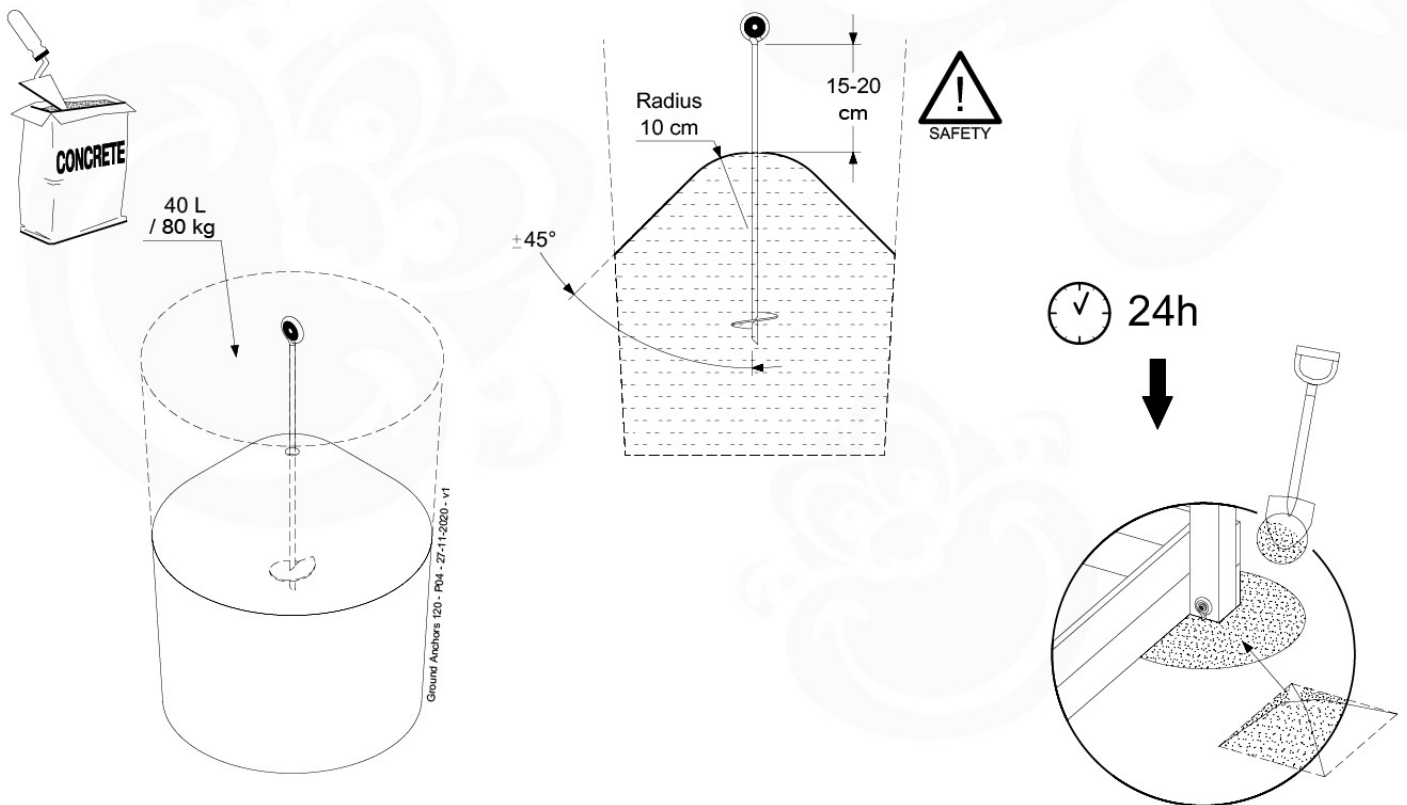

12 Ground Anchors

GA05

Parts:
Hardware Package Tower

007_001

Ground Anchors 120 - P102 - 27-11-2020 - v1

12-1

12-2

13 Add-on