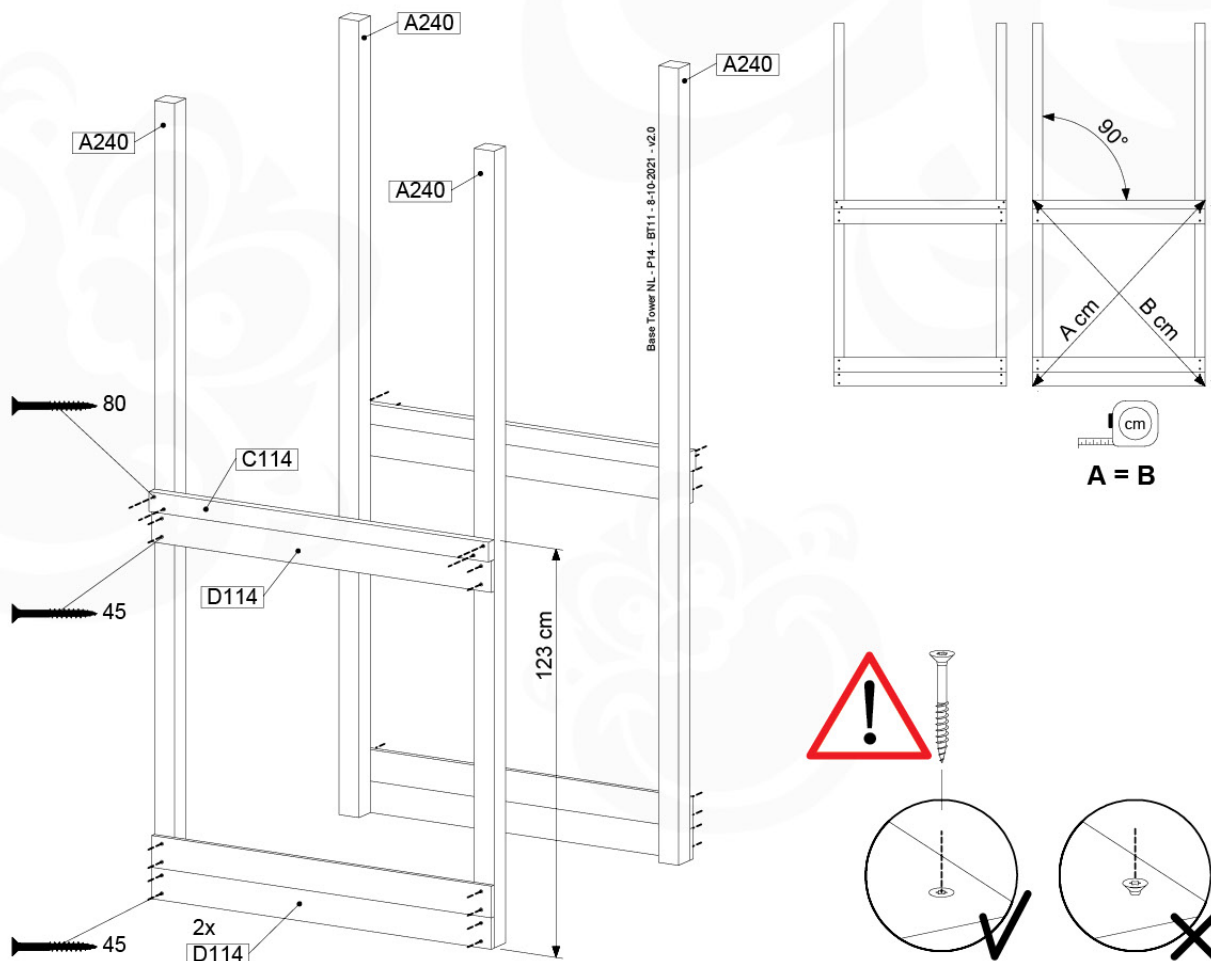

07-1

Base Tower NL - P14 - BT11 - 8-10-2021 - v2.0