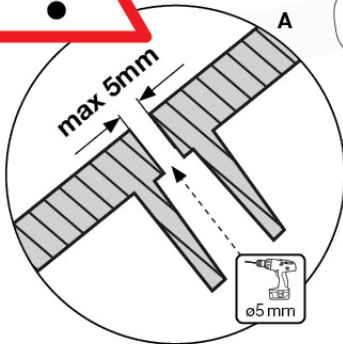

14-5

SlideFP 115 x Bahnmale - PZ2 UL - 13-10-2021 - v2

14-6