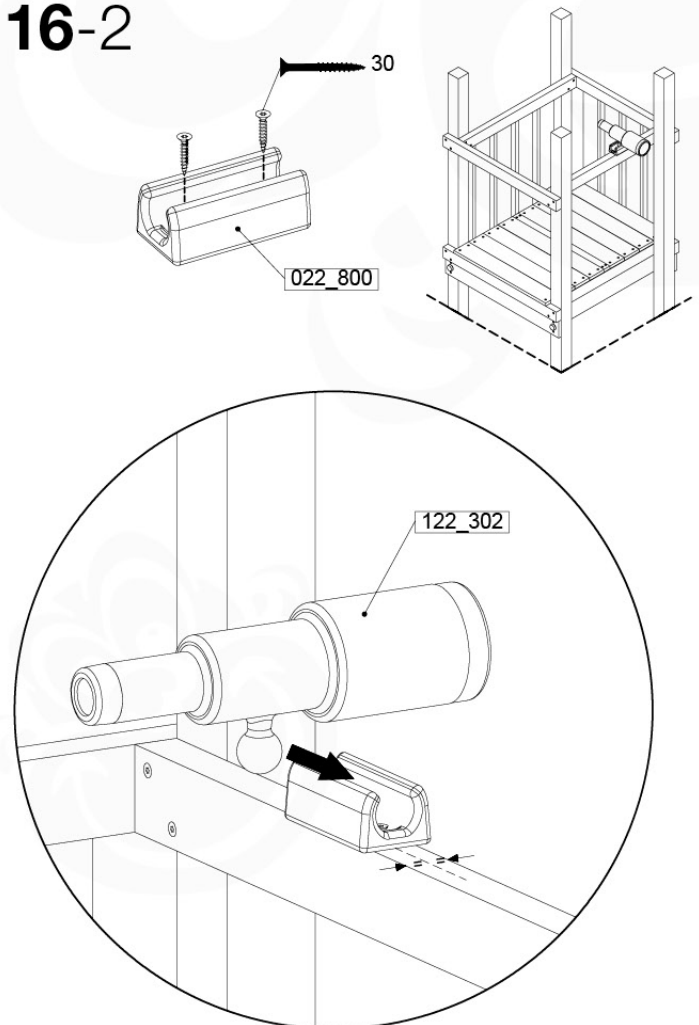

16-2

Accessory set - P03 - 28-9-2021 - v4