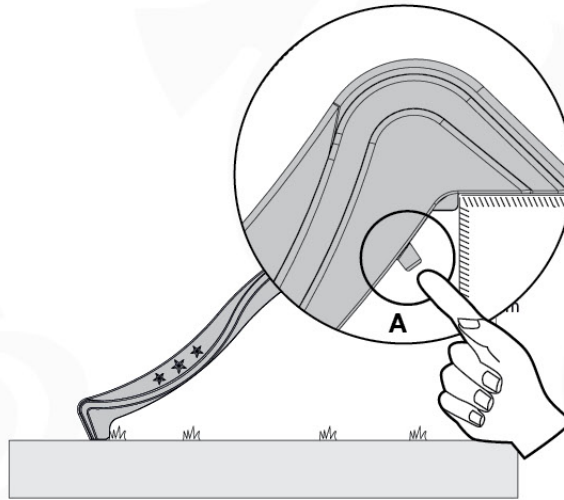

14-5

SlideFP 115 x Bahnmale - PZ2 UL - 13-10-2021 - v2

14-6