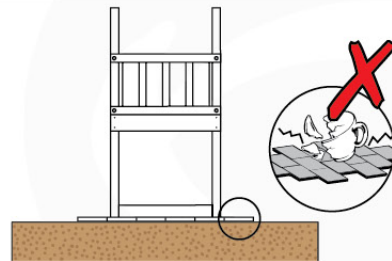

05 Safe Playground

05-1

05-2

05-3

05-4

05-5