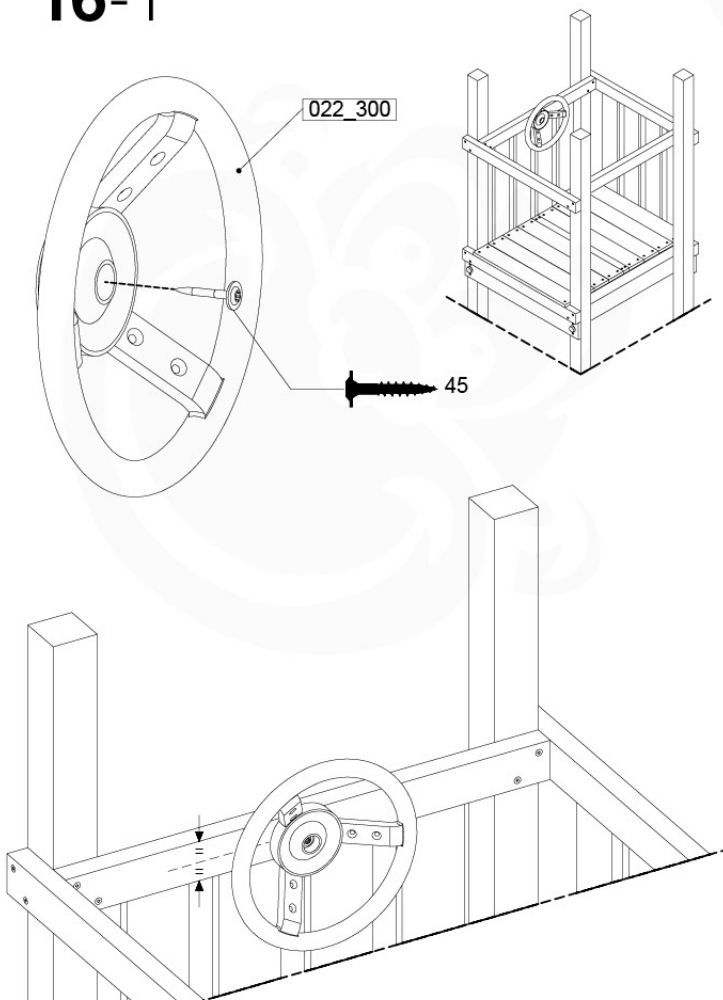

16 Accessories

AC01

(194_119)

	PartNo	PartName	QTY.
Hardware	001_406	Stealth Screw 8x45	1
	002_041	Dome head screw 4.5 x 20 mm	3
	002_042	Dome head screw 3.5 x 13mm	4
	002_219	Gap Point Screw T25 - 5x30	2
Other	022_300	Steering Wheel	1
	022_800	Rail P/T 105	1
	022_910	Sandpad	1
	103_901	Logo ID Plate	1
	104_107	Tool Set Climbing Units	1
	120_024	Tower Flag	1
	122_302	Telescope	1

Accessory set - P02 - 28-9-2021 - v4

16-1