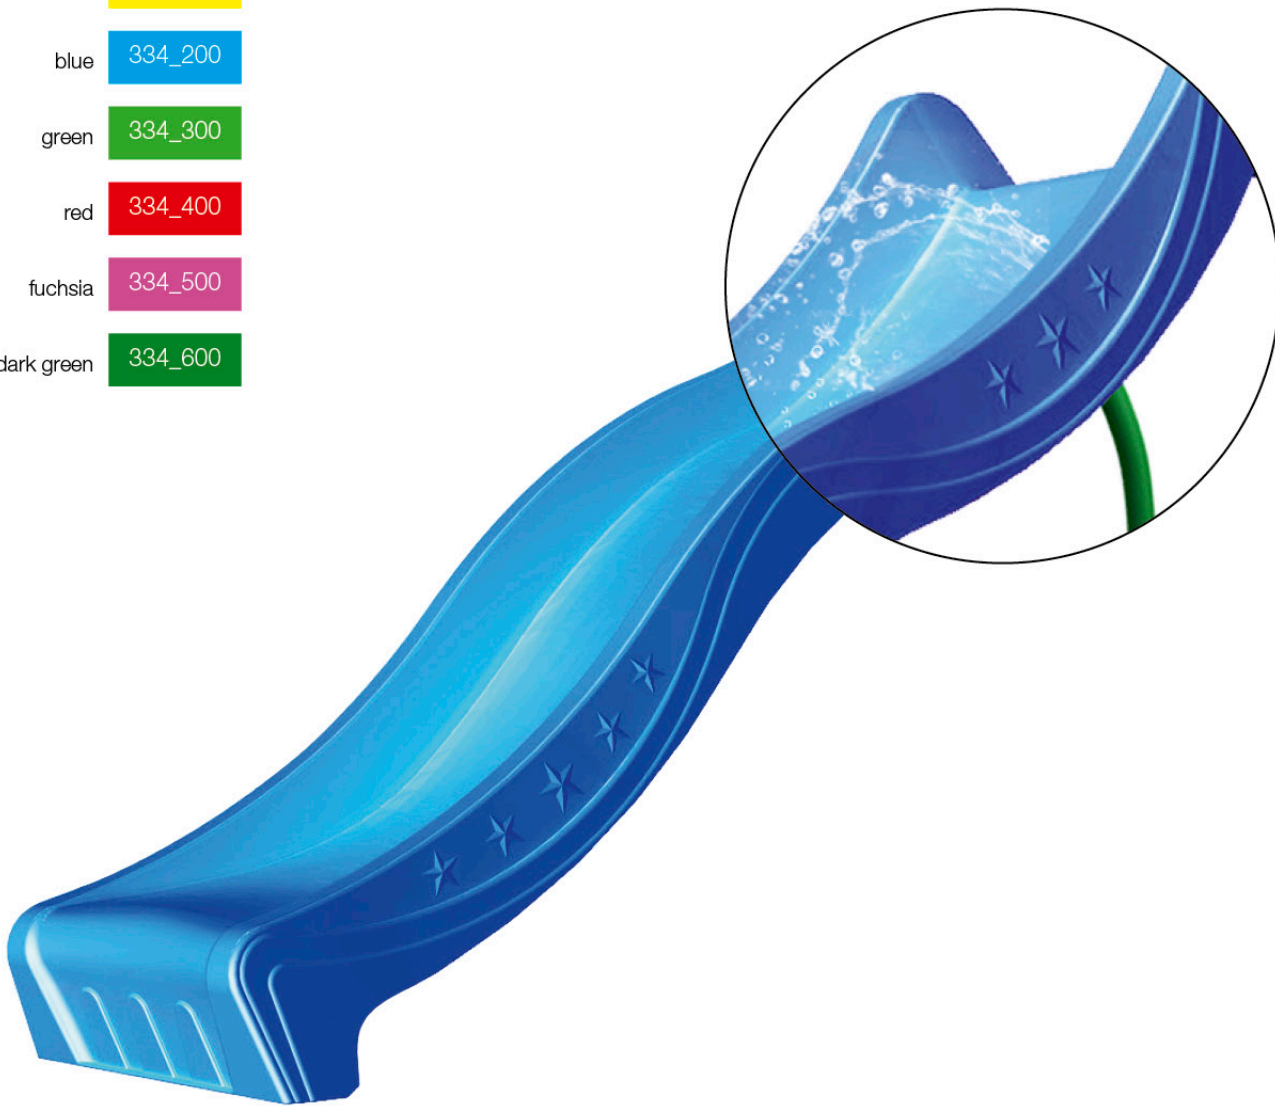

- yellow 334_100
- blue 334_200
- green 334_300
- red 334_400
- fuchsia 334_500
- dark green 334_600