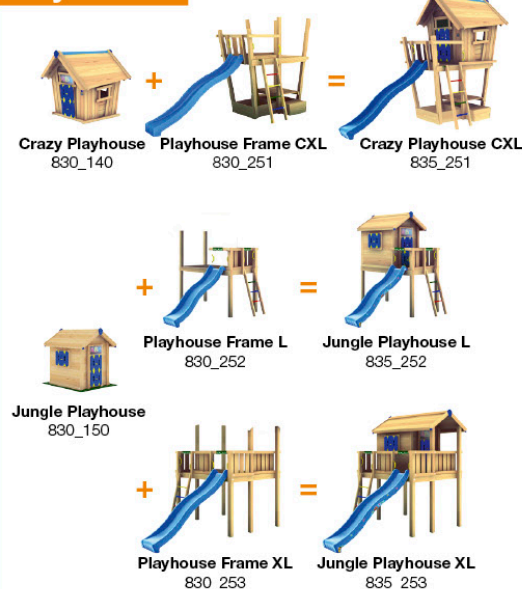

2 Safety Check

3a

3b

3c

3d

3e

4

5

2x
002_308

6 Extra

max 5mm

Playtowers

Playhouses

Modules

Links

Swings