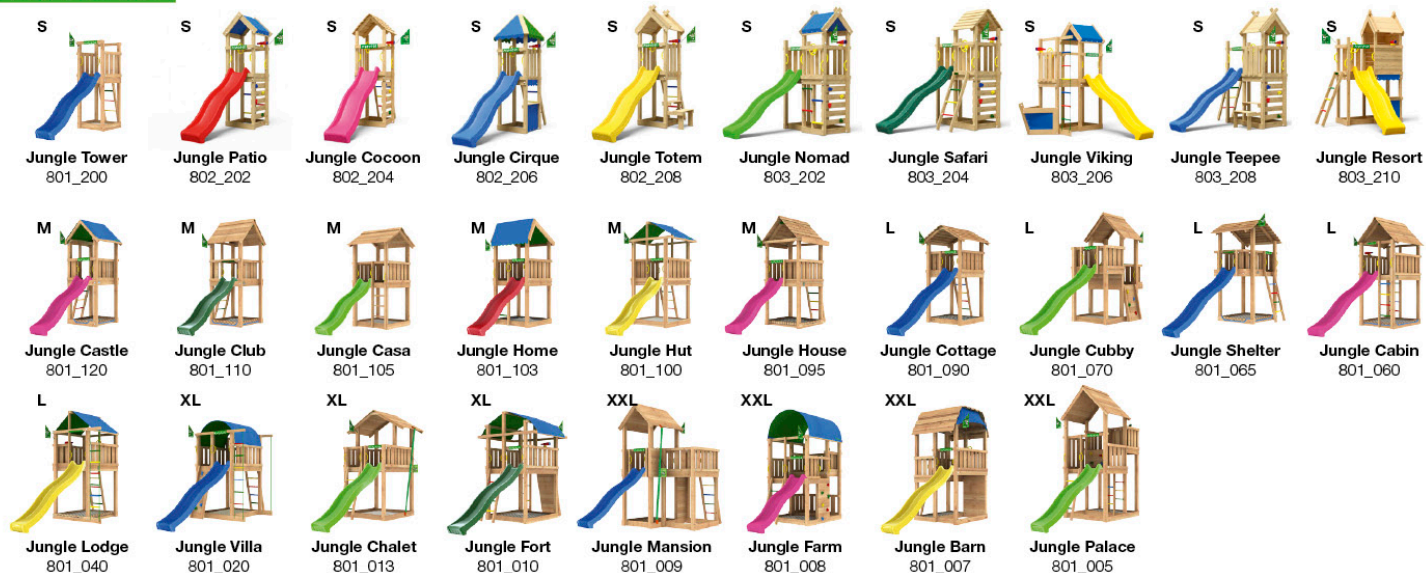

2 Safety Check

3a

3b

3c

3d

3e

4

5

2x
002_308

6 Extra

max 5mm

Playtowers

Playhouses

Modules

Links

Swings