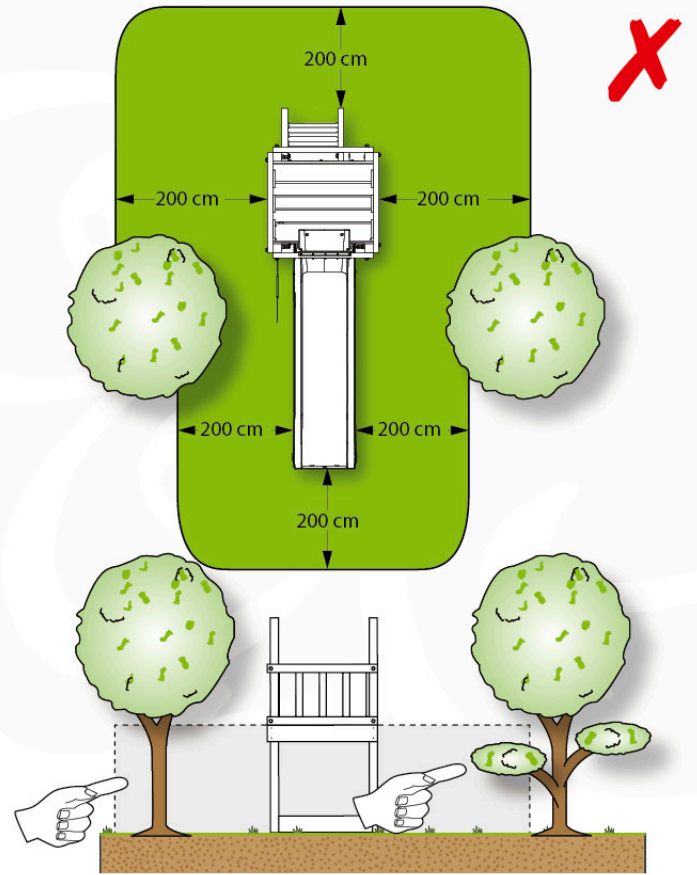

2 Safety Check

3a

3b

3c

3d

3e

4

5

2x
002_308

6 Extra

max 5mm

Playtowers

Playhouses

Modules

Links

Swings