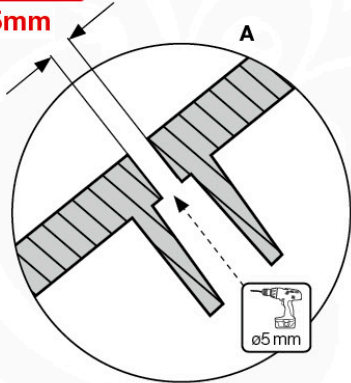

2 Safety Check

3a

3b

3c

3d

3e

4

5

2x
002_308

6 Extra

max 5mm

Playtowers

Playhouses

Modules

Links

Swings