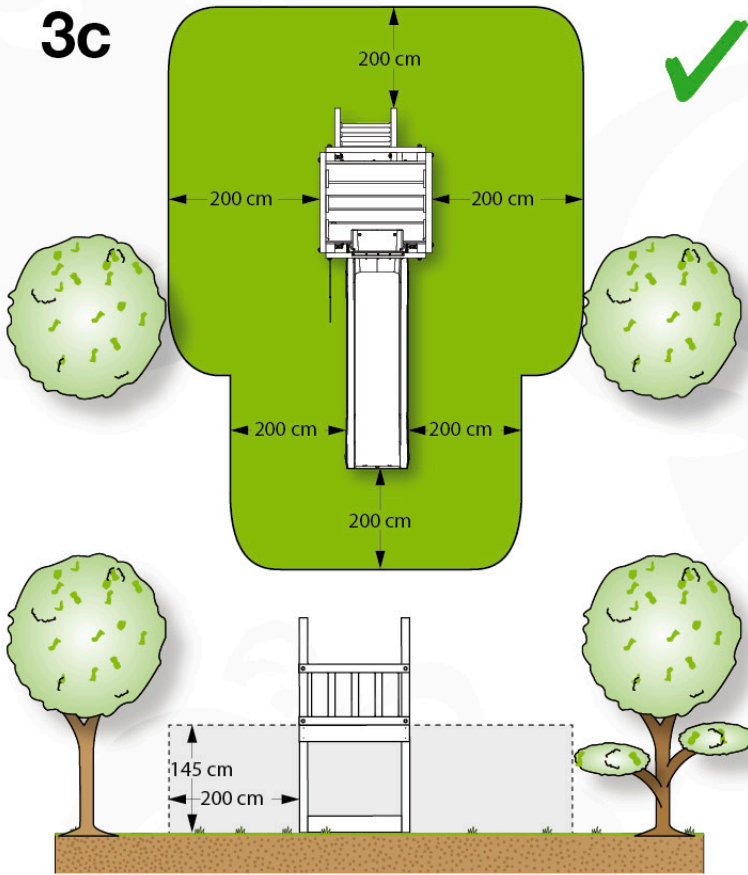

2 Safety Check

3a

3b

3c

3d

3e

4

5

2x
002_308

6 Extra

max 5mm

Playtowers

Playhouses

Modules

Links

Swings