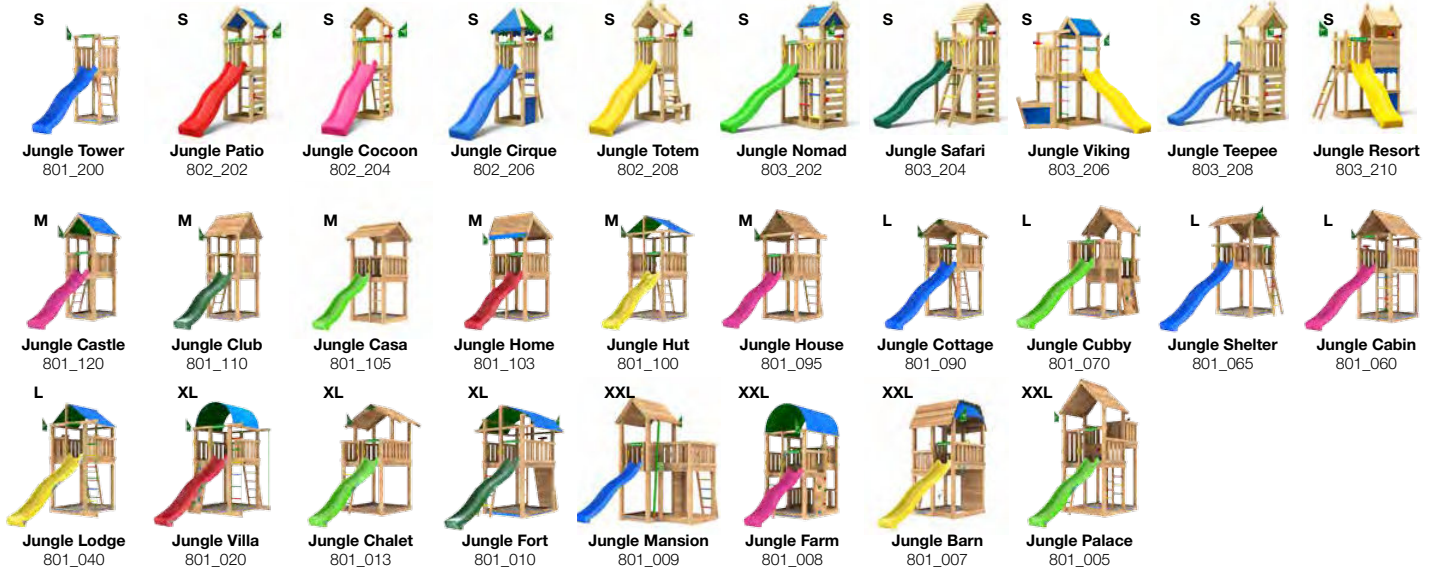

5

2x
002_308

6 Extra

max 5mm

Playtowers

Playhouses

Modules

Links