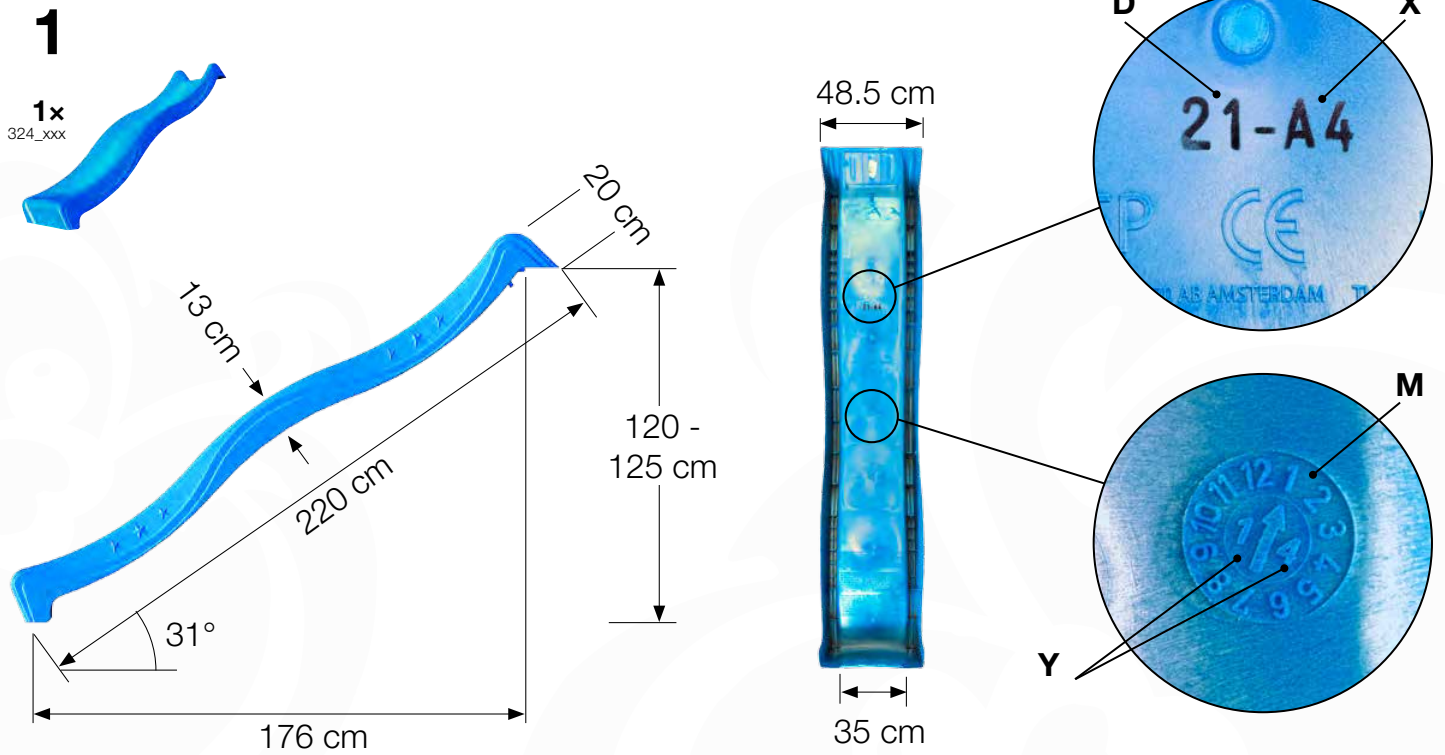

D	M	Y	X
Example	21	1	2014	A4
Your Data			20	

2 Safety Check