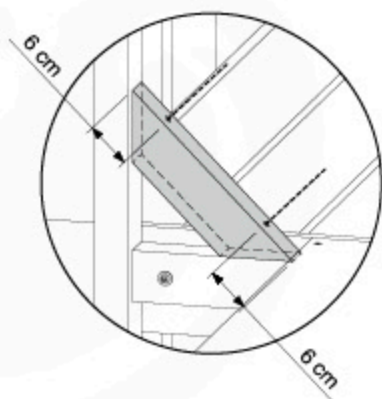

3a

- $X \leq 4 \text{ cm}$ →  60 mm
- $X > 4 \text{ cm}$ →  80 mm
- $X \leq 4 \text{ cm}$ →  60 mm
- $X > 4 \text{ cm}$ →  80 mm

3b

4

A circular area on the left contains the text "LOT: XXXX". An arrow points from this circle to a rounded rectangular box on the right. Inside this box, the text "LOT:" is followed by a horizontal line. A pencil icon is positioned to the right of the line, indicating where to write the lot number.

40 - 48x
002_220

14

8 - 12x
002_220

15a

4x
002_223

80 mm

2x

15b