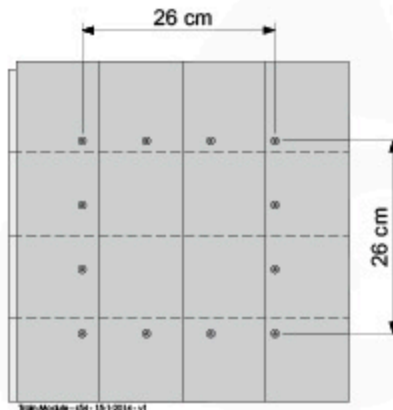

25a

72 - 96x
002_219

6x

25b

6x