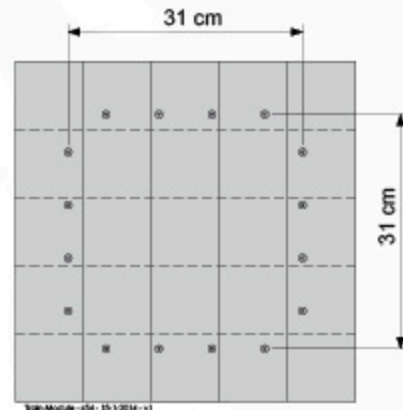

25a

72 - 96x
002_219

6x

25b

6x