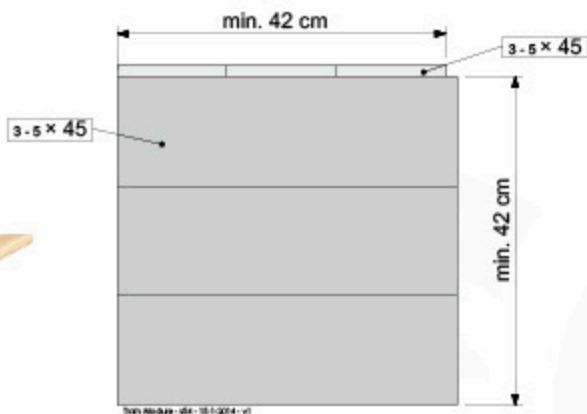

25a

72 - 96x
002_219

6x