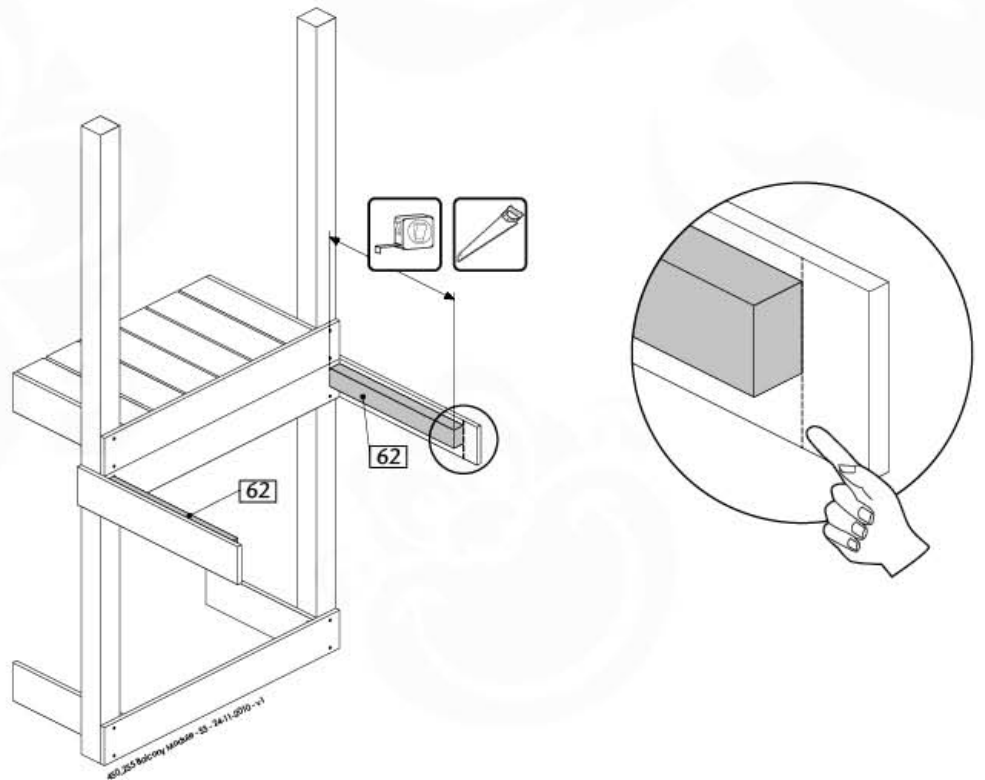

6a

2x
001_411
120_005

4x
002_220

6b