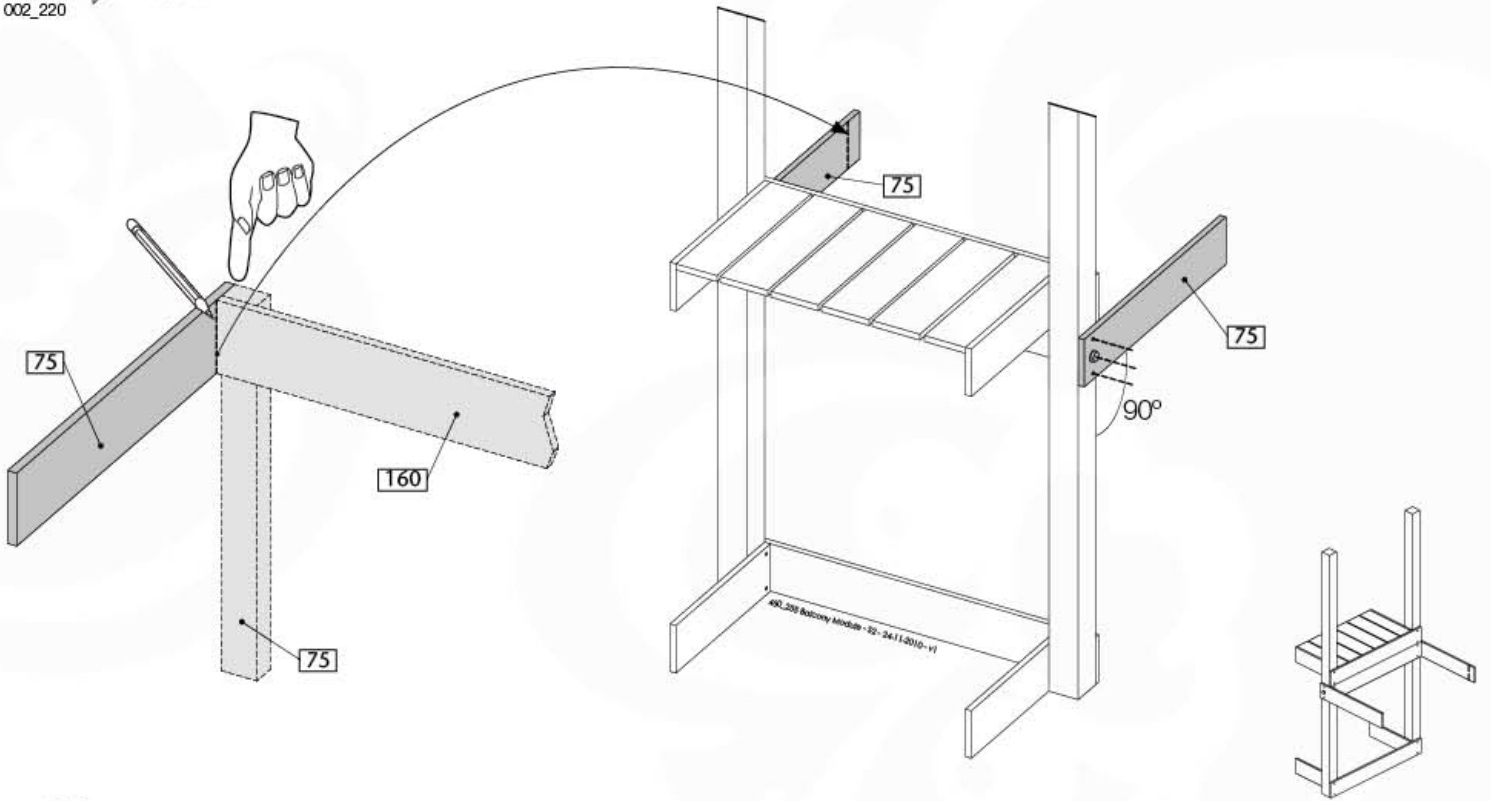

6a

2x
001_411
120_005

4x
002_220

6b