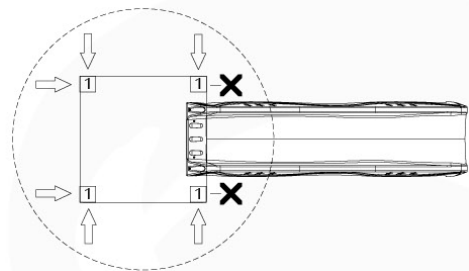

Planner

a Frames

- Combinations