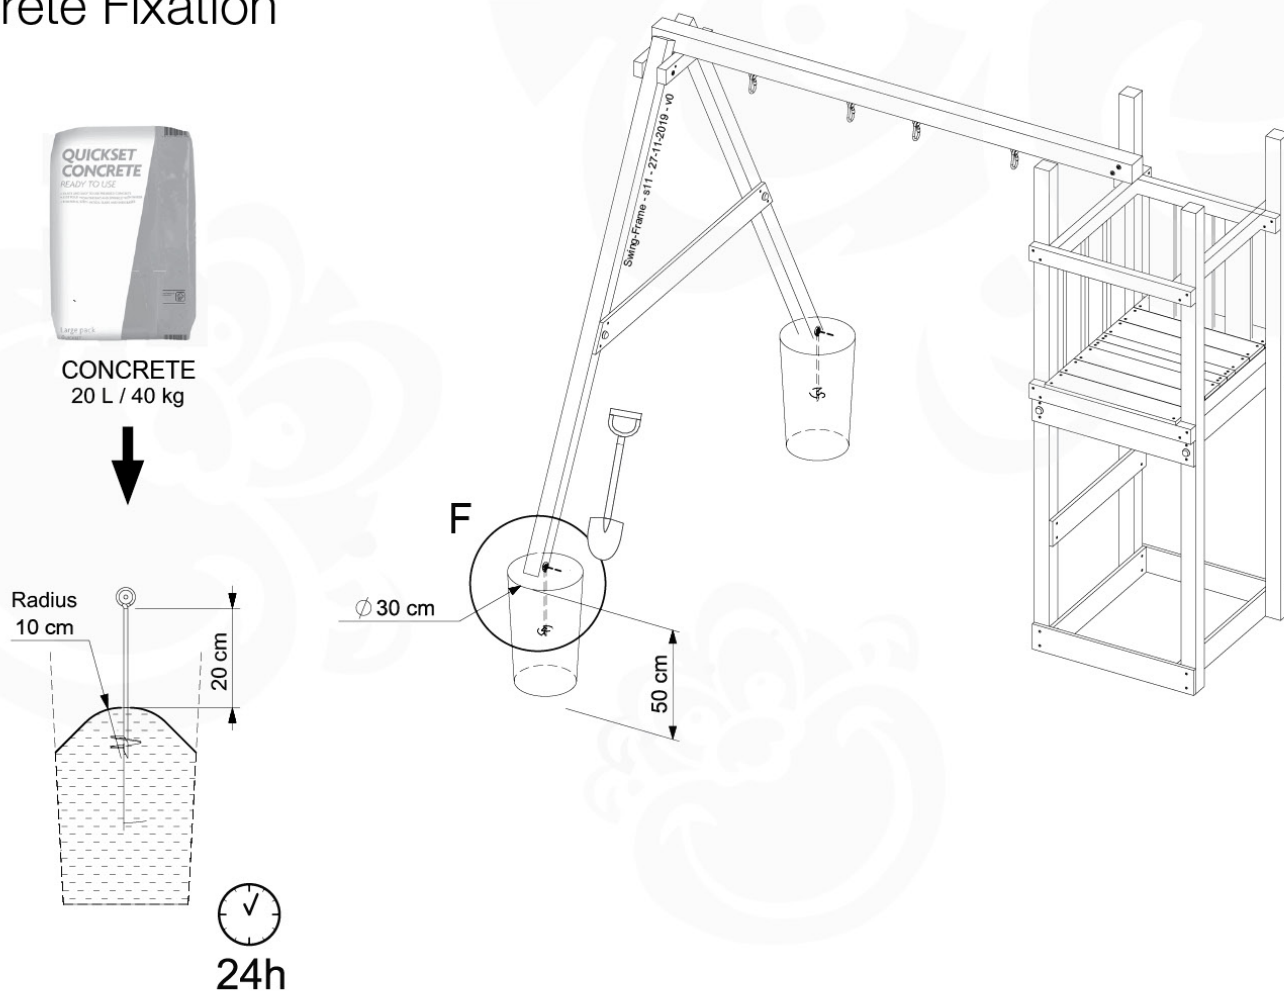

Accessories

1x
250_013

1x
250_034

min. 35 cm

Anchoring Ground Fixation

Concrete Fixation

Safety issues