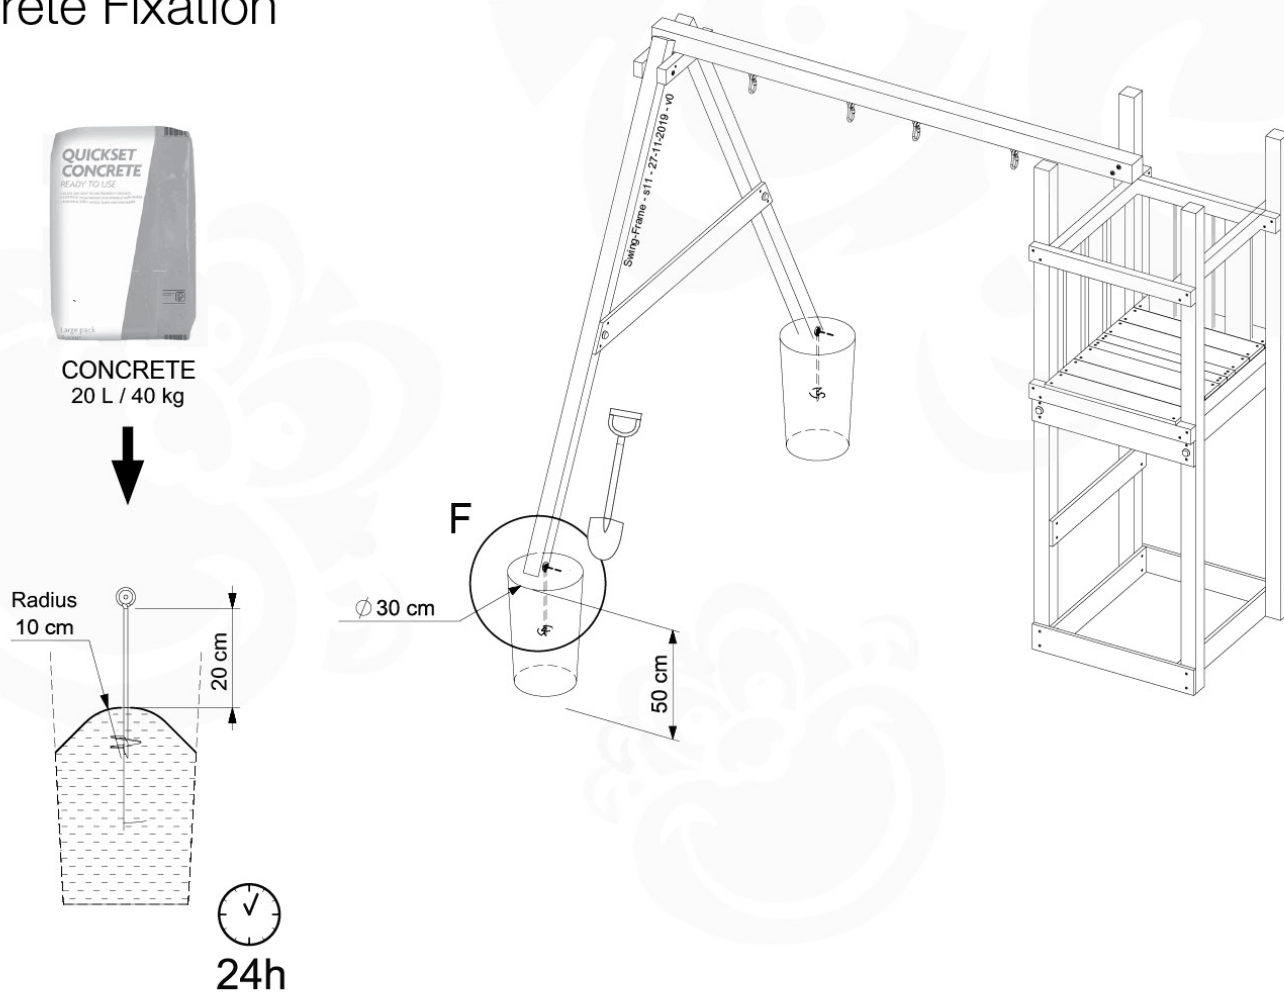

Accessories

1x
250_013

1x
250_034

min. 35 cm

Anchoring

Ground Fixation

Concrete Fixation

Safety issues