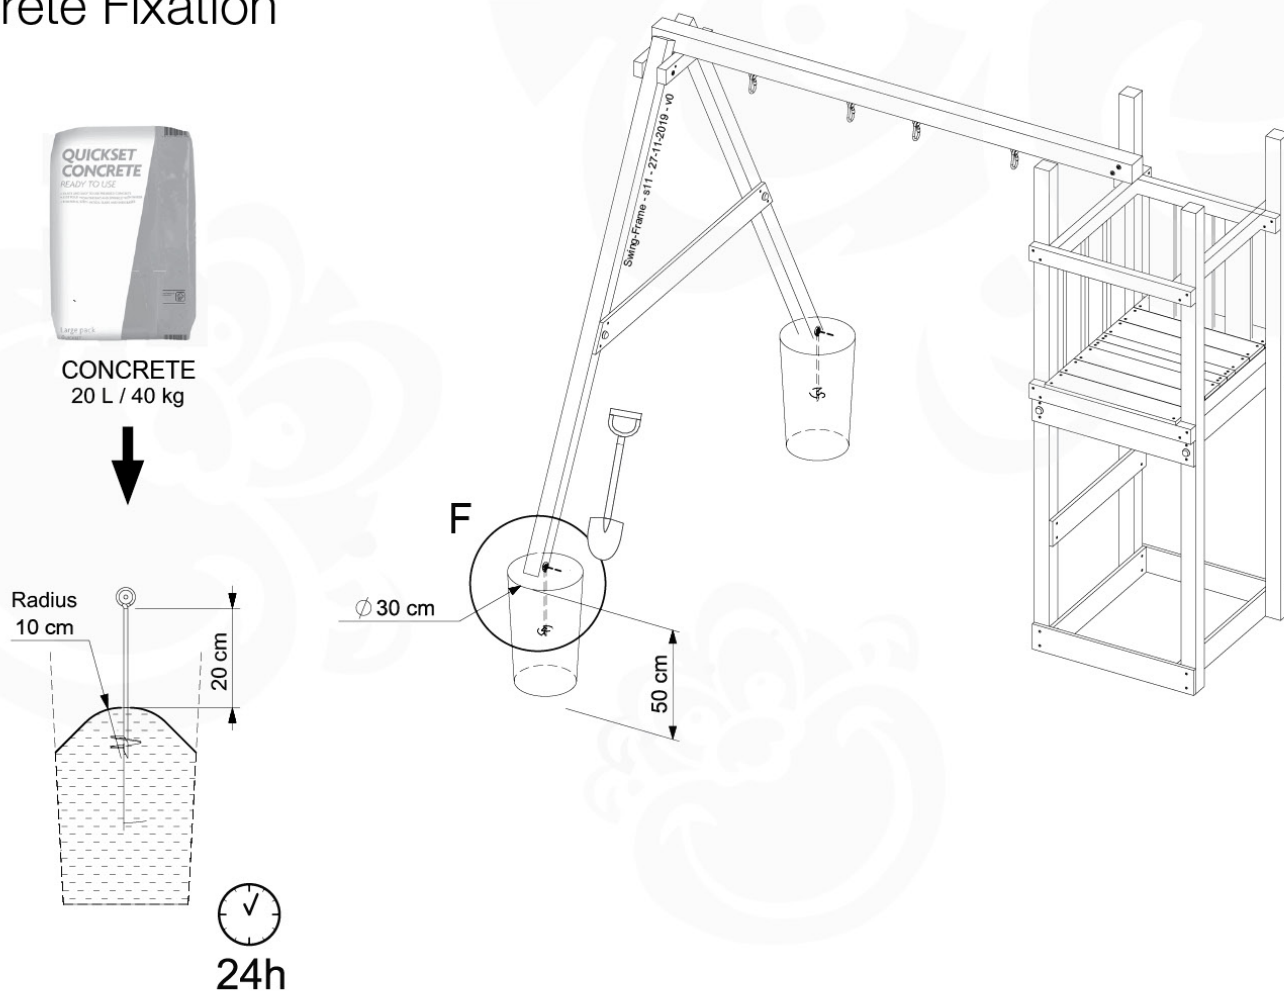

1x
250_013

1x
250_034

min. 35 cm

Anchoring Ground Fixation

Concrete Fixation

Safety issues