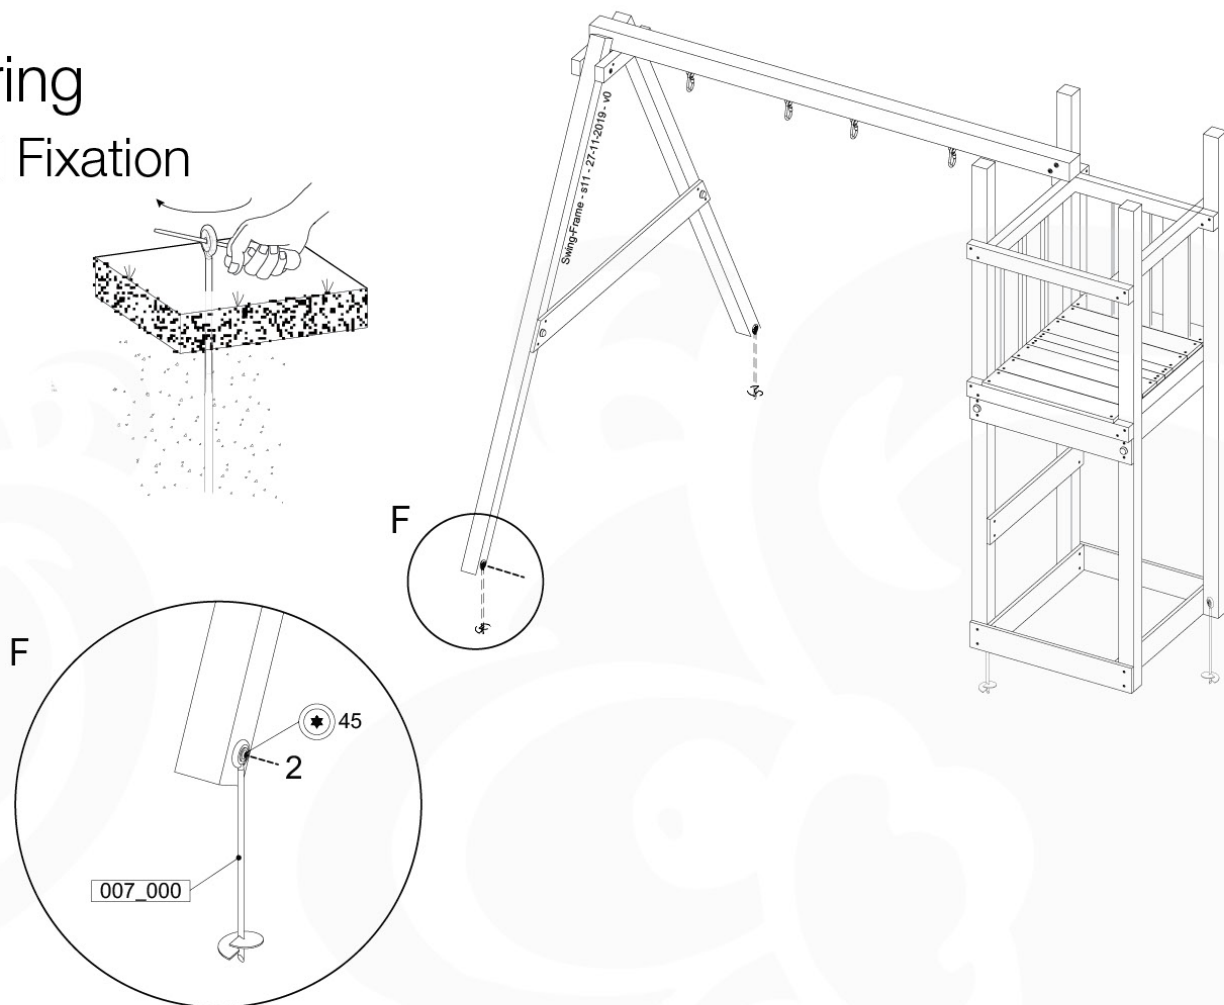

1x
250_013

1x
250_034

min. 35 cm

Anchoring Ground Fixation

Concrete Fixation

Safety issues