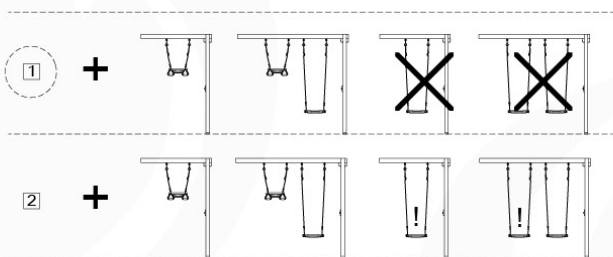

Optional

<p>2x 201_115</p> 	<p>1x 250_013</p> 	<p>1x 250_034</p> 
---	---	---

Timber

Frames

Modules

		L	1-Position	2-Position	1-Position	2-Position	1-Position	2-Position
			200	200	220	220	220	220
			657_101	657_102	657_151	657_152	650_178	650_179
A 	A240	239cm - 240cm			2 x	2 x		
	A220	219cm - 220cm	2 x	2 x				
B 	B240	239cm - 240cm			1 x	1 x	2 x	3 x
	B220	219cm - 220cm	1 x	1 x	1 x	1 x	1 x	
	B140	139cm - 140cm						
C 	C37	36cm - 37cm	2 x	2 x	2 x	2 x	2 x	2 x
D 	D145	144cm - 145cm	1 x	1 x	1 x	1 x	1 x	1 x
	D141	140cm - 141cm	1 x	1 x	1 x	1 x		
	D74	73cm - 74cm	1 x	1 x	1 x	1 x		

Product Identification

Art. Description: _____

Art. Reference: _____

LOT: _____

Safe Playground

Planner

a Frames - Combinations

- Safe Design