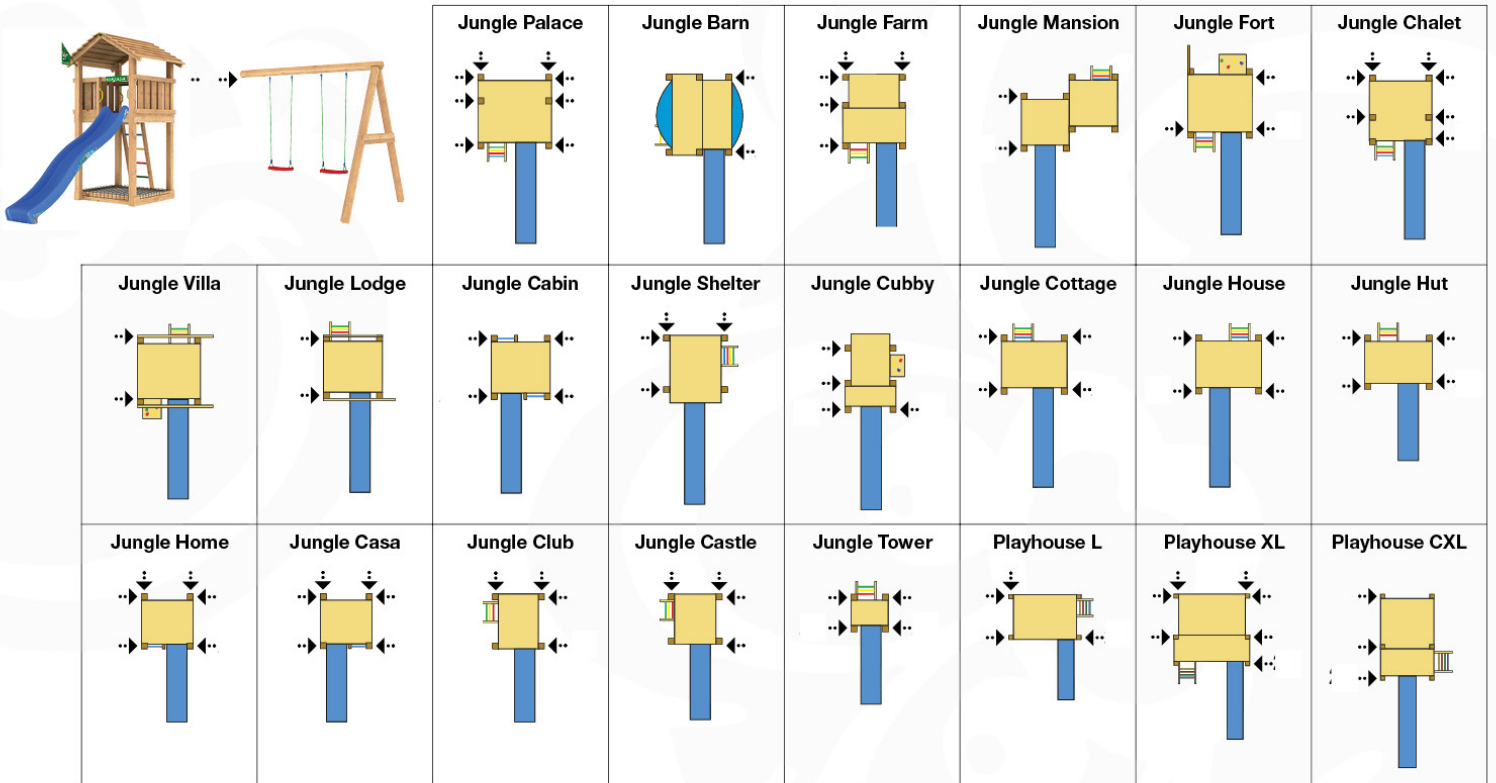

b Modules

- Combinations