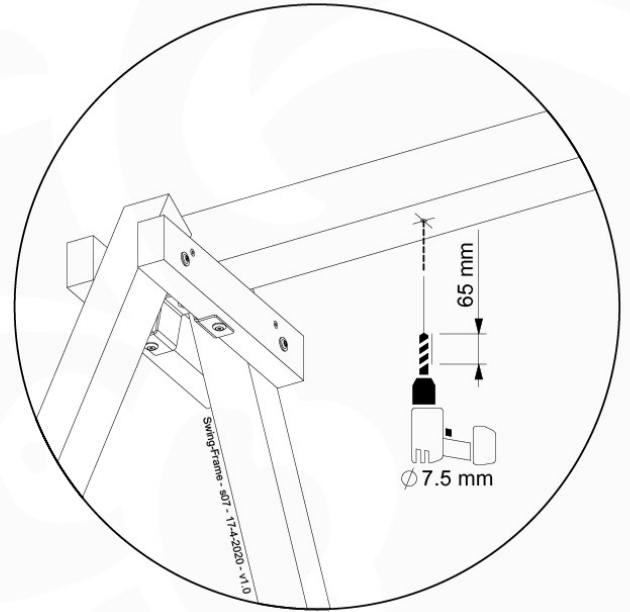

3b

b - Modules

Swing Hooks

2-position

1-position

2x
201_115

D

Accessories