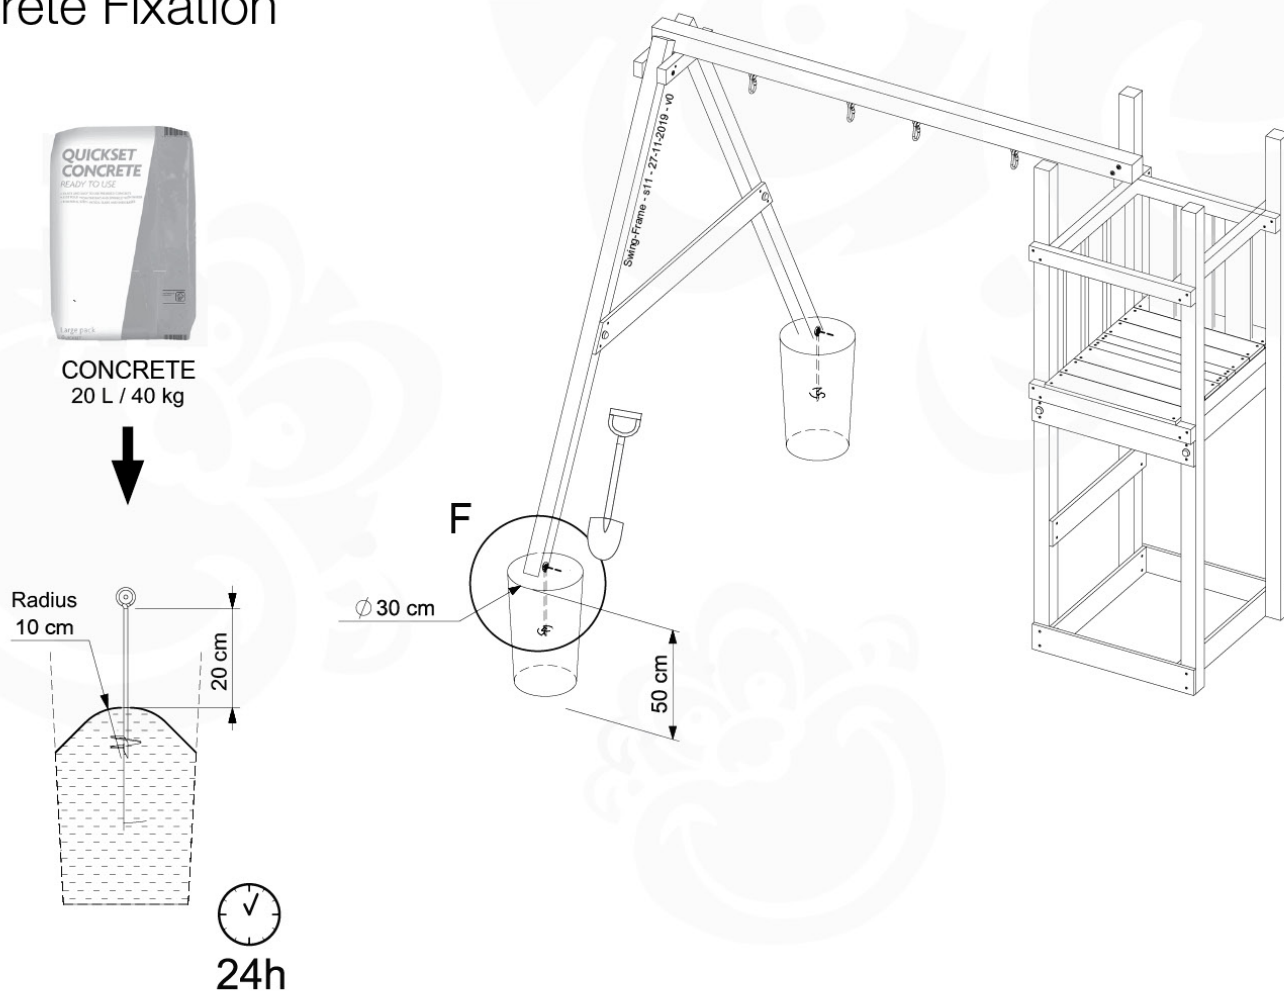

Concrete Fixation