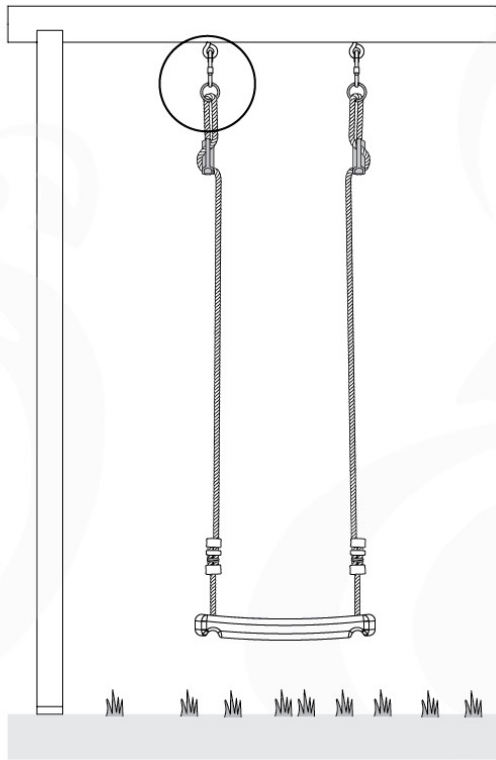

Accessories

1x
250_013

1x
250_034

min. 35 cm