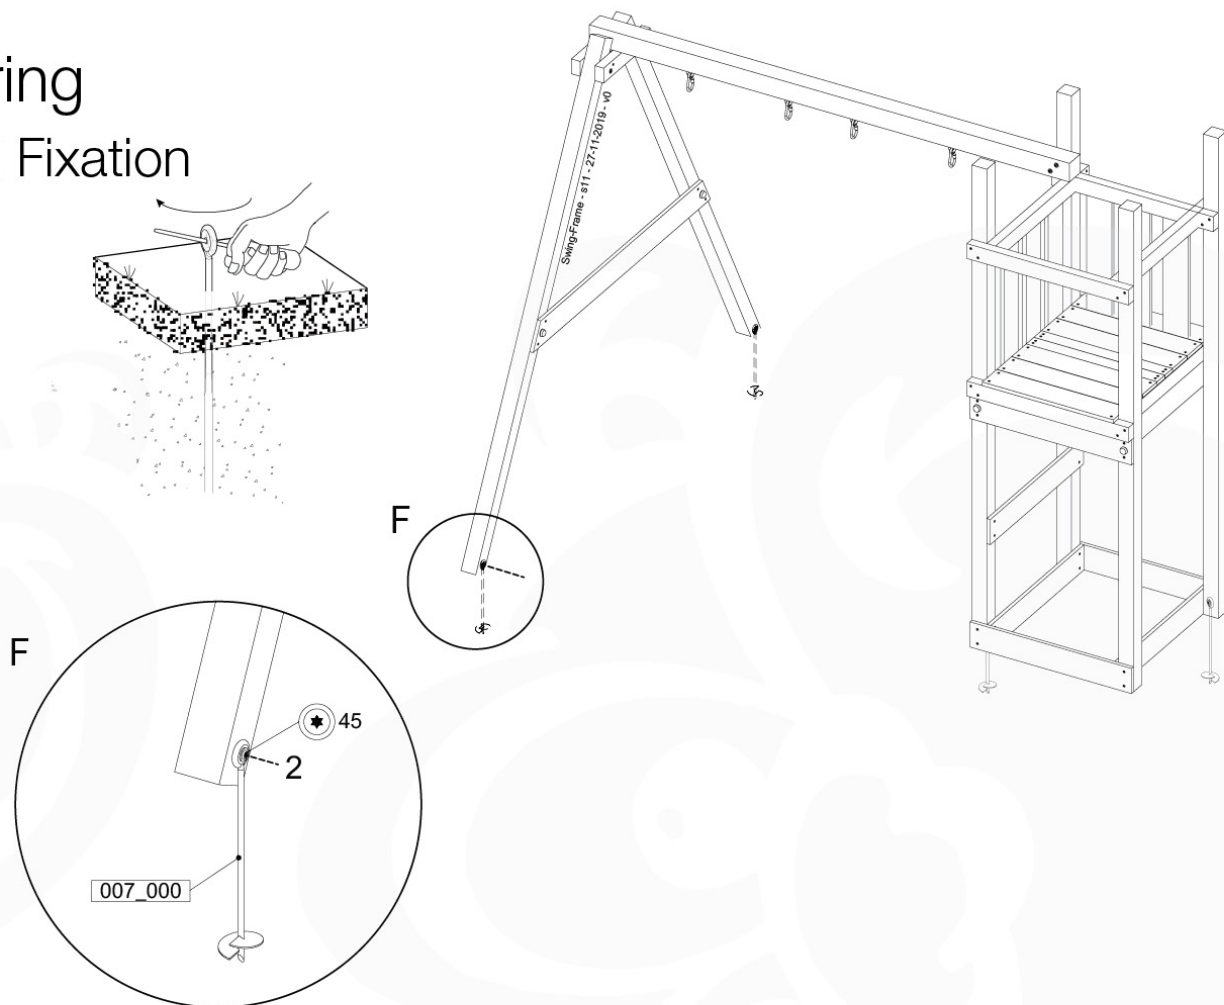

# Swing Hooks

2-position

1-position

2x  
201\_115

D

# Anchoring Ground Fixation