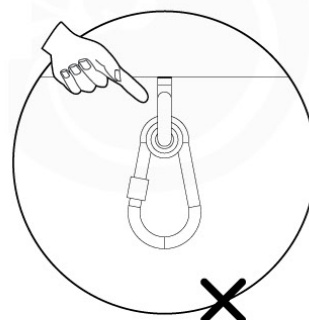

# Swing Hooks

2-position

1-position

2x  
201\_115

D