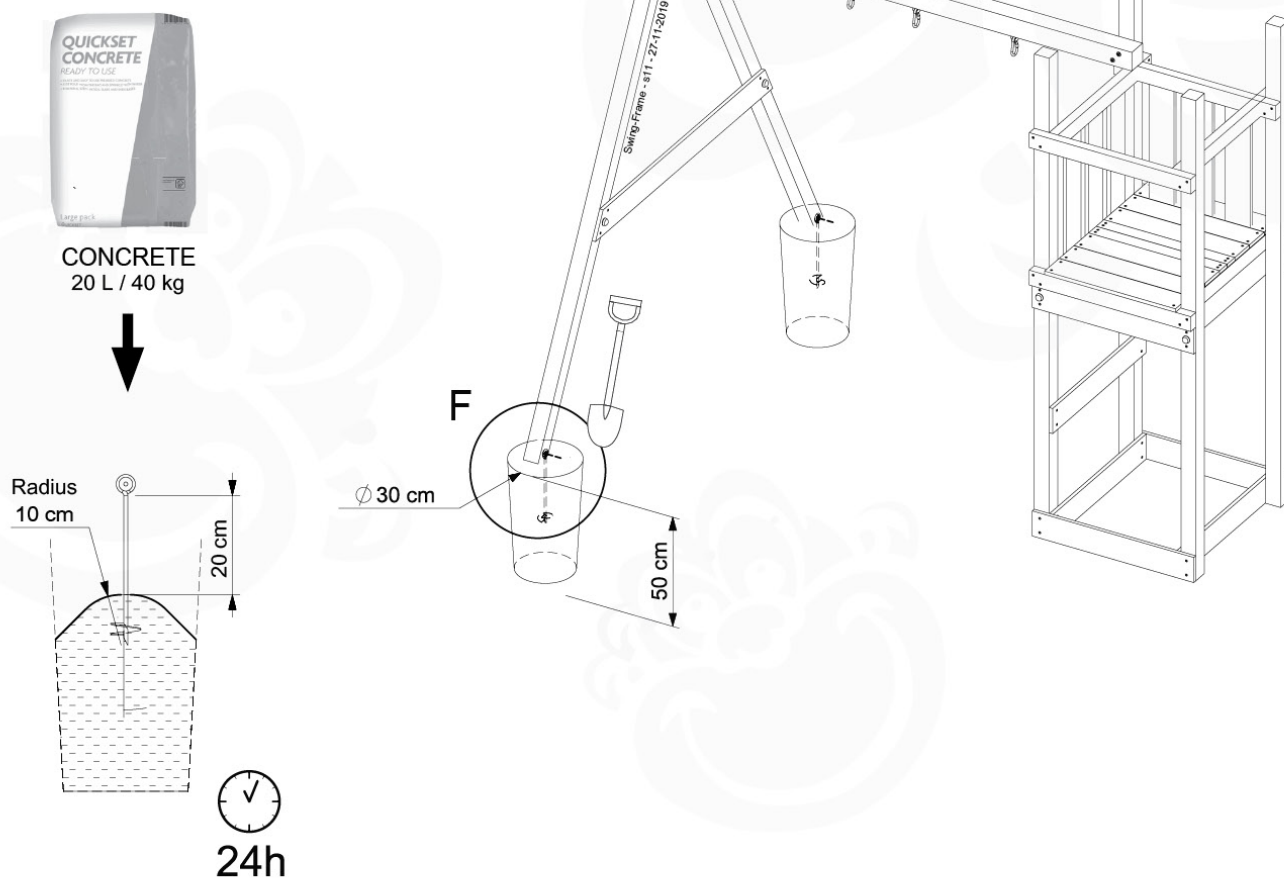

Anchoring Ground Fixation

Concrete Fixation