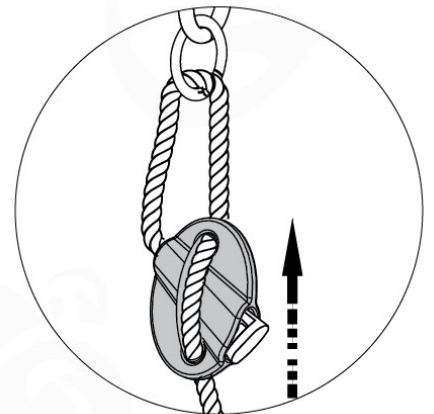

Accessories

1x
250_013

1x
250_034

min. 35 cm