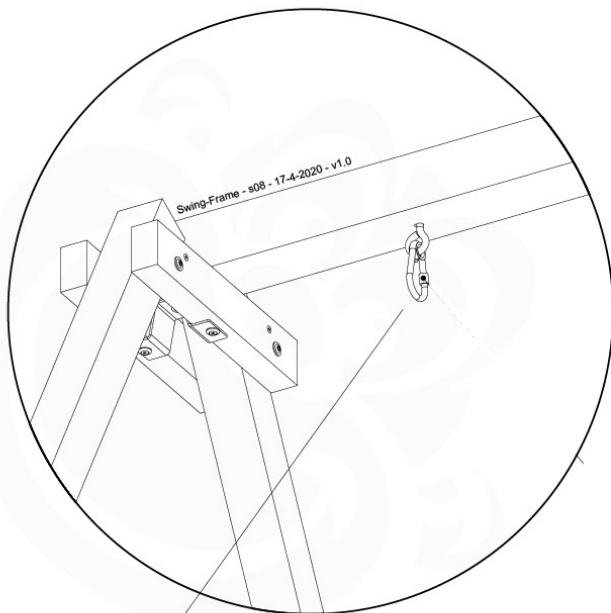

# Swing Hooks

2-position

1-position

2x  
201\_115

D