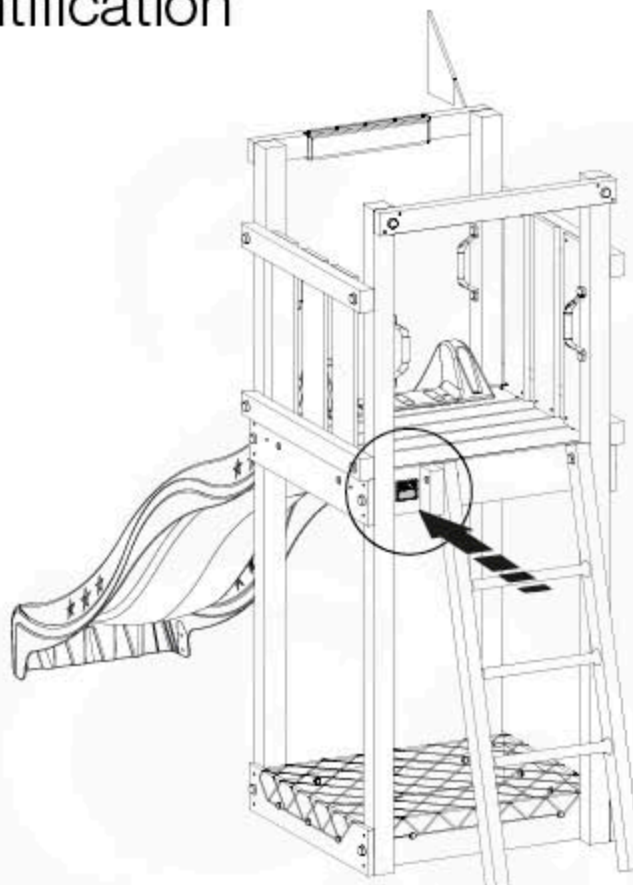

29 Product Identification