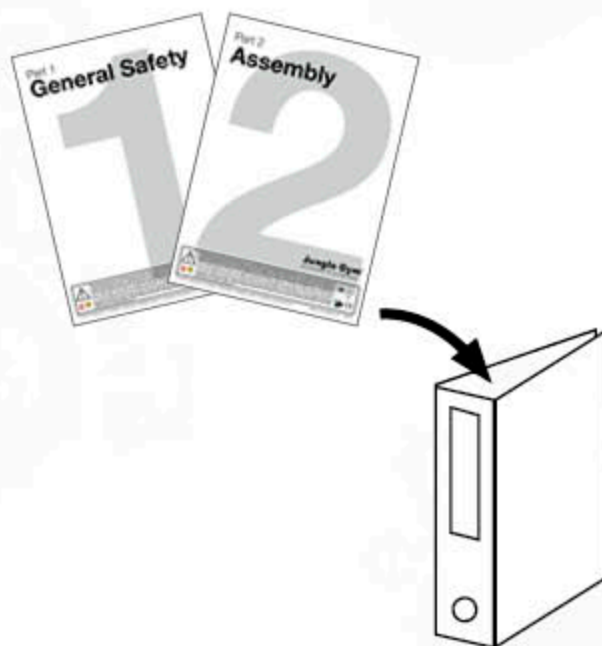

29 Product Identification

30