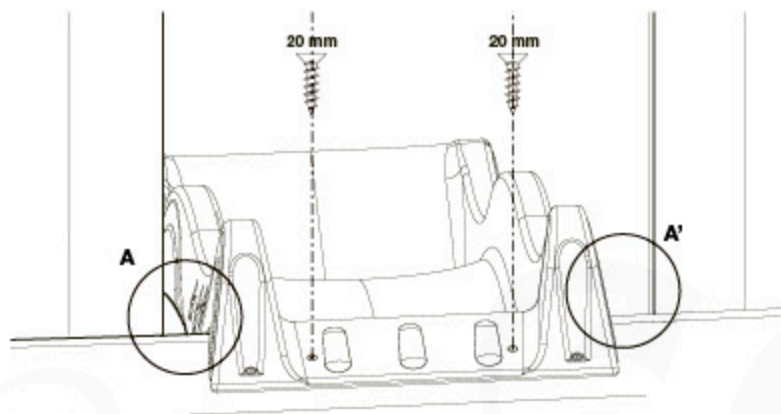

30

2x
002_30B