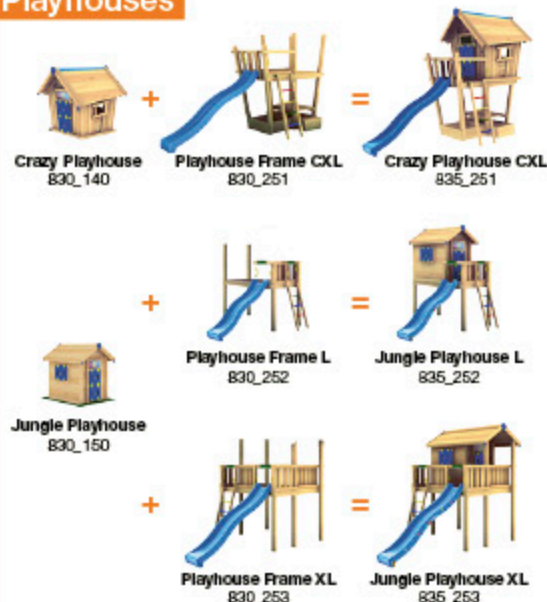

33

min. 23 cm

Playtowers

Playhouses

Modules

Swings

Links

Accessories