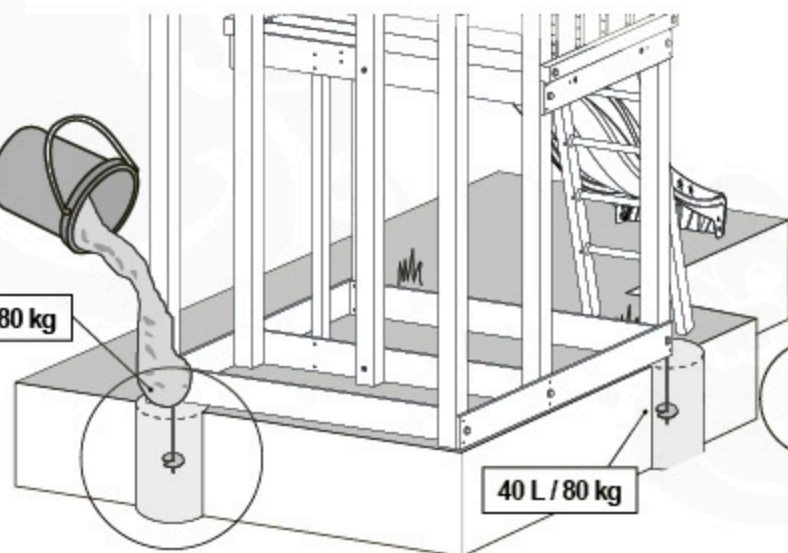

27c

40 L / 80 kg

40 L / 80 kg