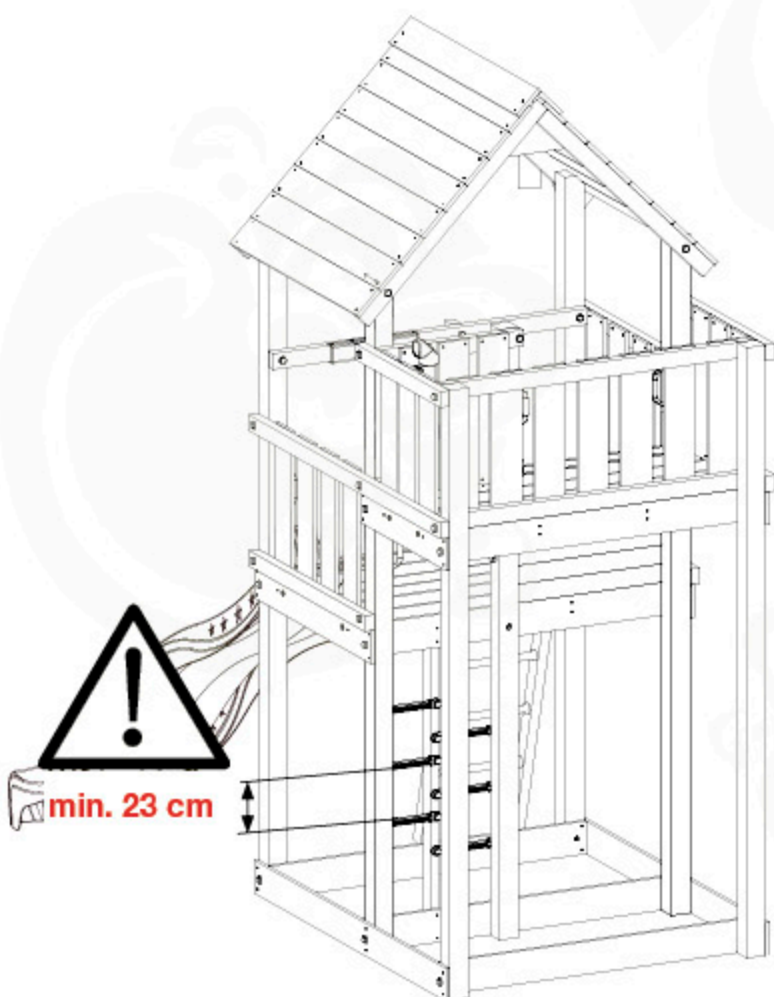

33

min. 23 cm

Playtowers

Playhouses

Modules

Swings

Links

Accessories