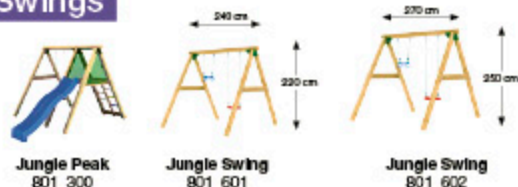

33

min. 23 cm

Playtowers

Playhouses

Modules

Swings

Links

Accessories