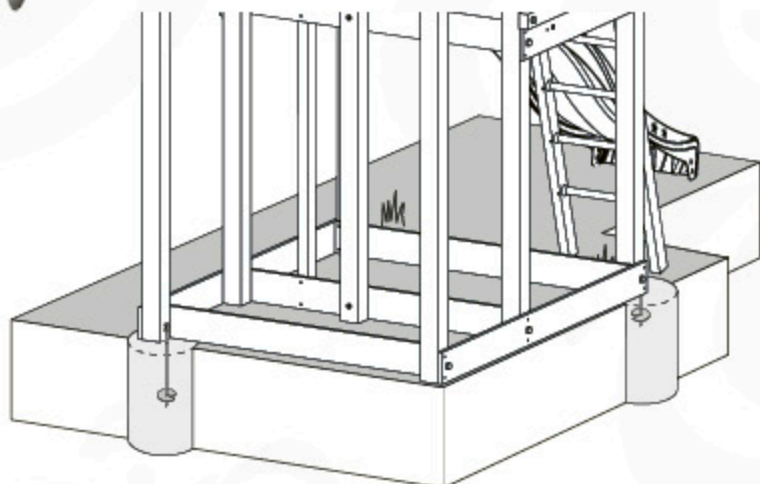

27a

27b

27c

40 L / 80 kg

40 L / 80 kg