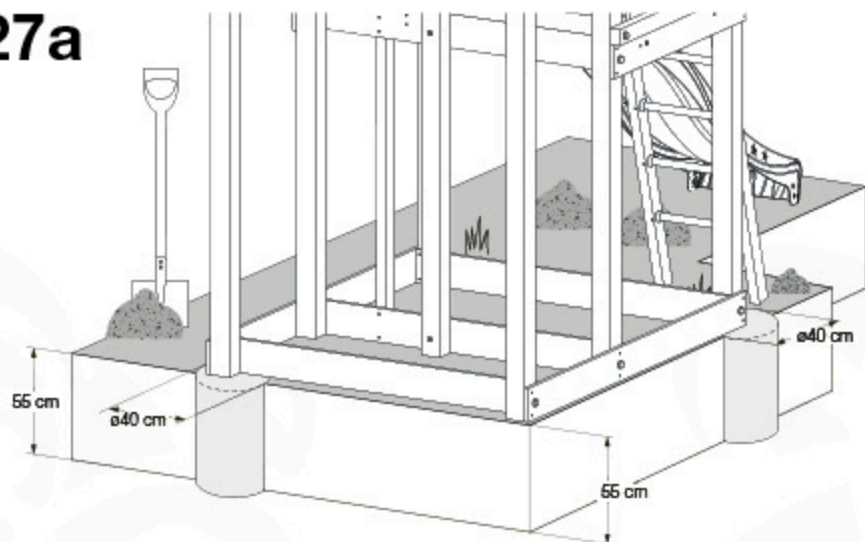

27a

27b

27c

40 L / 80 kg

40 L / 80 kg