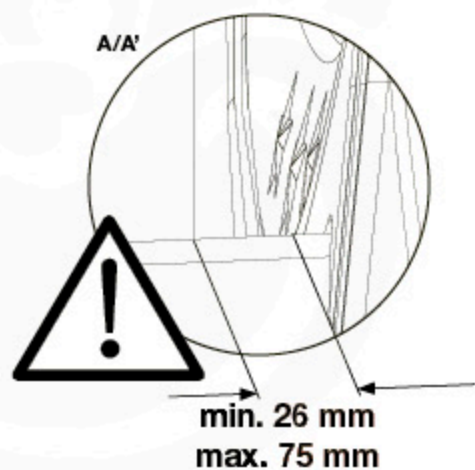

Fireman's Pole

201_275

29

30

2x
002_30B

31 Extra

32 Safety Check

min. 23 cm

33

min. 23 cm

Playtowers

Playhouses

Modules

Swings

Links

Accessories