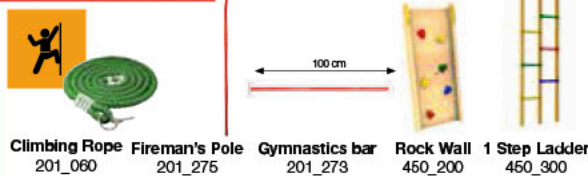

Accessories