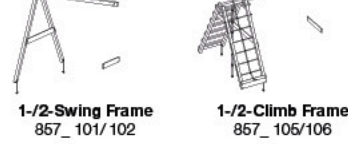

Frames

ADVENTURE

1- / 2- Swing Frame
857_101/102

1- / 2- Climb Frame
857_105/106