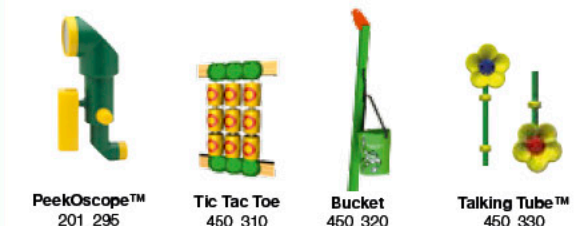

Steering Wheel Yellow
201_280

Fun Phone
201_285

StarScope™
201_290

Wavy Star Slide XL
324_100 Yellow
324_200 Blue
324_300 Green
324_400 Red
324_500 Fuchsia
324_600 Dark Green

PeekOScope™
201_295

Tic Tac Toe
450_310

Bucket
450_320

Talking Tube™
450_330