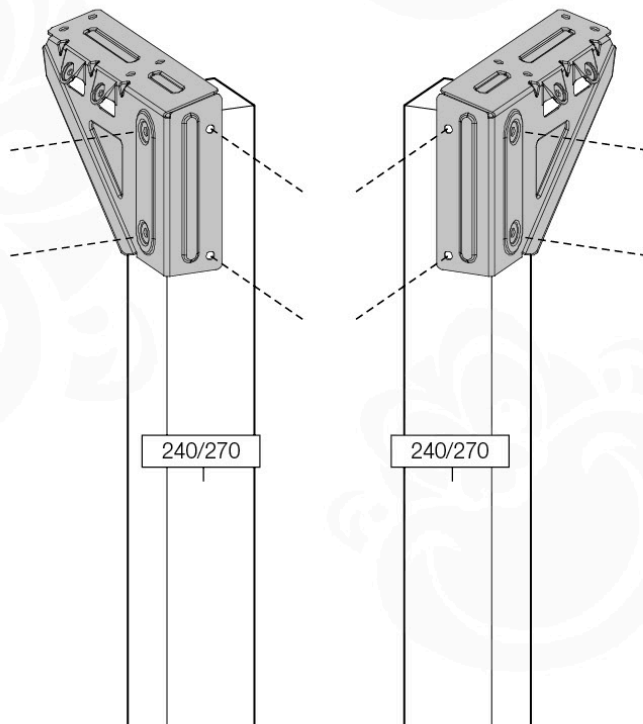

02 Product Identification

Art. Description: _____
Art. Reference: _____
LOT: _____

3a