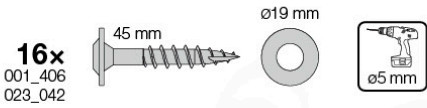

02 Product Identification

Art. Description: _____
Art. Reference: _____
LOT: _____

3a